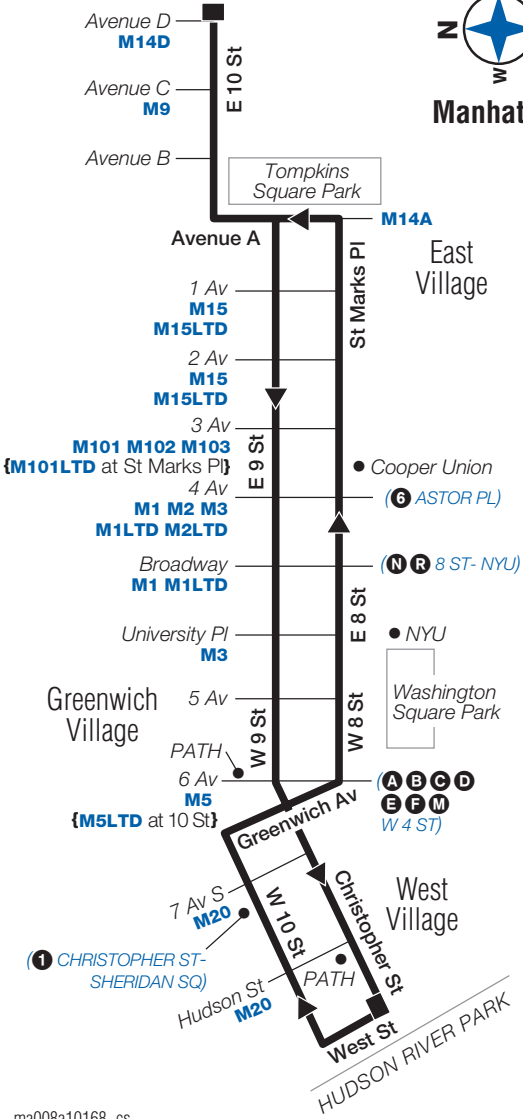

M8 weekday service to West Village, cont.

E Village E 10 St/ Av D	E Village Av A/ E 9 St	E Village E 9 St/ 4 Av	Greenwich Vill W 9 St/ 6 Av	W Village Christopher St/ Hudson St	W Village Christopher St/ West St
8:21	8:26	8:32	8:37	8:40	8:43
8:41	8:45	8:49	8:54	8:57	9:00
9:01	9:05	9:09	9:14	9:17	9:20
9:21	9:25	9:29	9:34	9:37	9:40
9:41	9:45	9:49	9:54	9:57	10:00
10:01	10:05	10:09	10:14	10:17	10:20
10:30	10:34	10:38	10:43	10:46	10:49
11:00	11:04	11:08	11:13	11:16	11:19
11:30	11:34	11:38	11:43	11:46	11:49
12:00	12:04	12:08	12:13	12:16	12:19
12:30	12:34	12:38	12:43	12:46	12:49
1:00	1:04	1:08	1:12	1:15	1:18

ma008/6/27/2010/C0/210270///5/251-2010NW

ma008/6/27/2010//210270///D1/9/632-2011RPWO

Manhattan

ma008a10168_cs

M8 LEGEND

- Terminal
- M15 Bus Transfer Point
- (A STATION NAME) Subway Connection

For subway and rail station accessibility, please see The Map, subway timetables, or www.mta.info.