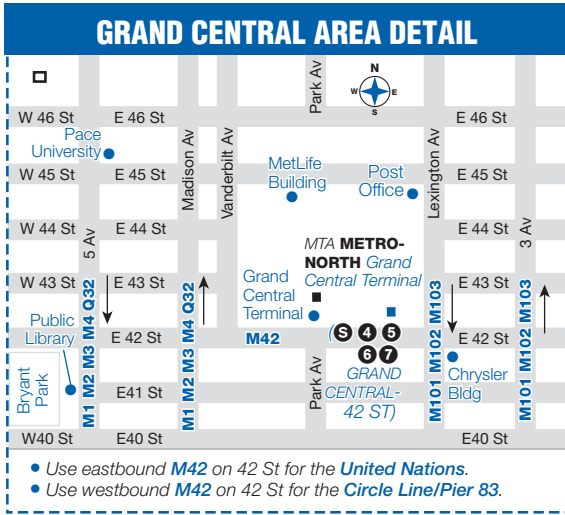

M1 Sunday service to Harlem, cont.

Upper E Side E 106 St/ Madison Av	Harlem Madison Av/ E 115 St	Harlem W 147 St/ A C Powell Blvd
2:13	2:17	2:30
2:28	2:32	2:45
2:43	2:47	3:00
2:58	3:02	3:15
3:13	3:17	3:30
3:28	3:32	3:45
3:43	3:47	4:00
3:58	4:02	4:15
4:13	4:17	4:30
4:28	4:32	4:45
4:43	4:47	5:00
4:58	5:02	5:15
5:13	5:17	5:30
5:28	5:32	5:45
5:43	5:46	5:59
5:58	6:01	6:14
6:16	6:19	6:32
6:35	6:38	6:51
6:55	6:58	7:11
7:15	7:18	7:31
7:35	7:38	7:51
7:55	7:58	8:11
8:15	8:18	8:30
8:35	8:38	8:50
8:55	8:58	9:10
9:15	9:18	9:30
9:35	9:38	9:50
9:55	9:58	10:10
10:15	10:18	10:30
10:35	10:38	10:50
10:55	10:58	11:10
11:15	11:18	11:30
11:35	11:38	11:50
11:55	11:58	12:10
12:15	12:18	12:28
12:35	12:38	12:48

NOTES

NOTES

M1 local buses make all stops.

M1 Limited-Stop buses make limited stops between 14 St and 132 St, local stops other portions of the route, weekdays toward E Village during AM rush hours, and toward Harlem during PM rush hours.

Weekends use the M2, M3, or M4, when the M1 does not operate below 106 St.

ad_gct_11146

- #### FROM MANHATTAN
- {X10 X12 X17 X30 X42 at 5 Av & 46 St}
 - {X14 at 5 Av & 45 St}
 - {X27 X28 X37 X38 at 5 Av & 44 St}
 - {X17 X22 X30 X31 at 5 Av & 42 St}
 - {X1 X7 X9 X27 X28 X37 X38 at 5 Av & 41 St}
 - {X10 X12 X14 X17 X42 at 5 Av & 40 St}
 - {X63 X64 X68 at Madison Av & 40 St}
 - {X22 X31 at Park Av & 42 St}
 - {X2 X5 X22 X31 at Lex Av & 46 St}
 - {X2 X5 at Lex Av & 41 St}
- Express bus schedules available at www.mta.info

M1 MAP LEGEND

Local/Limited/Select buses are denoted in bold blue type.
Express buses are denoted in bold black type.

- Terminal
- Weekend Terminal
- Weekend Route
- Limited-Stop
- (6) STATION NAME
- Connecting Subway Line
- MTA Metro-North Station Name
- Point of Interest