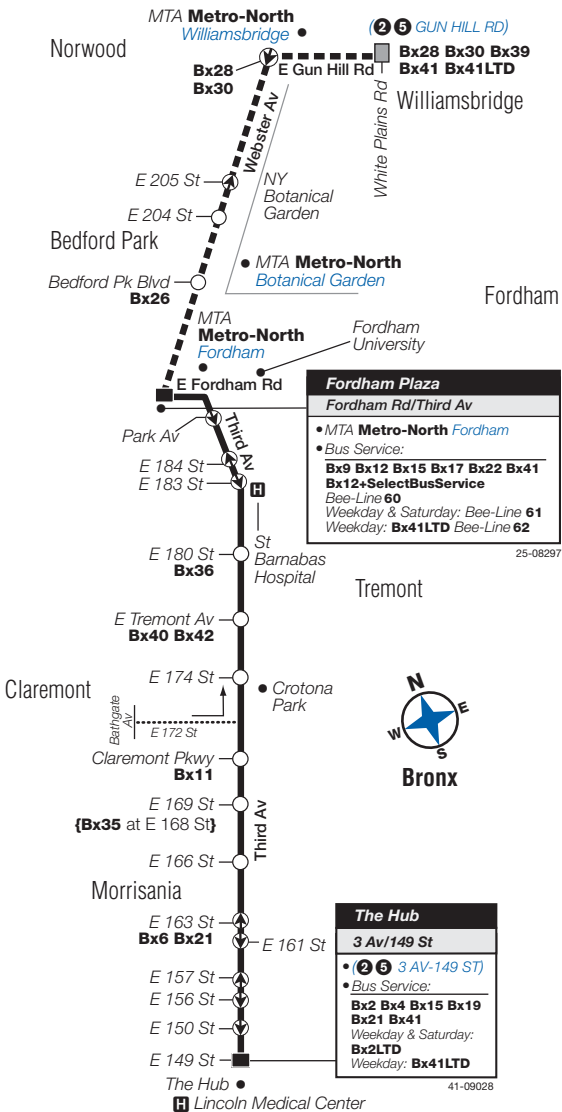

Bx55 LEGEND

- Terminal
- Weekday-only Terminal
- (2 STATION NAME) Subway Connection
- MTA Metro-North Railroad Station
- **Bx28** Bus Transfer Point
- Weekday-only Service
- Supplemental Service School Days (early PM)
- Express Bus Stop
- Stops in direction indicated

For subway and rail station accessibility, please see The Map, subway timetables, www.mta.info, or www.tripplanner.mta.info.

**For travel information, call 718-330-1234
or visit www.mta.info**

bx055a09134_cs