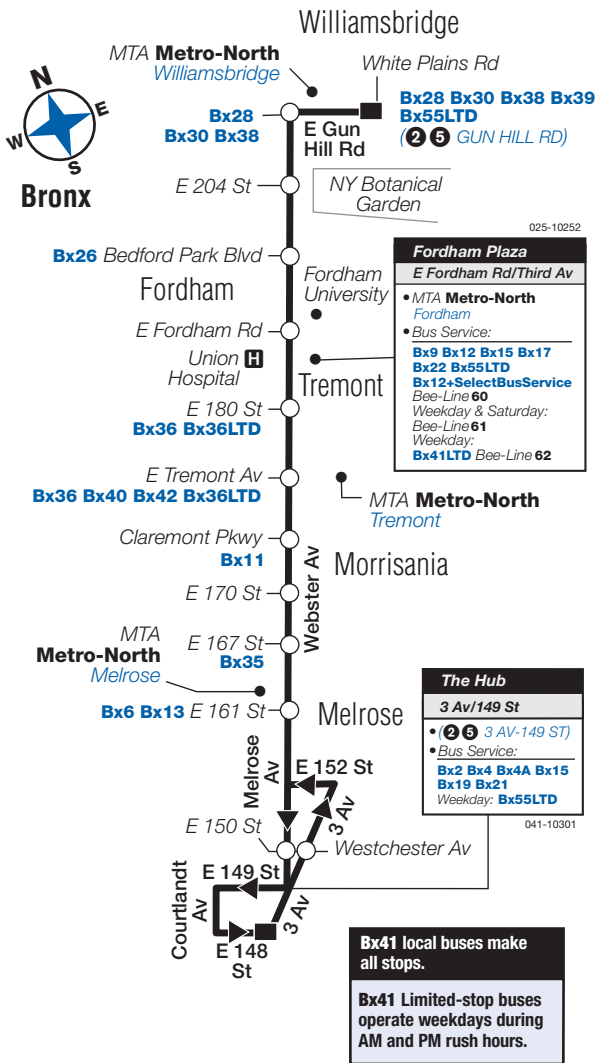

bx041a10350_cs

Bx41 LEGEND

■ Terminal

(**2** STATION NAME)
Subway Connection

Bx28 Bus Transfer Point

○ Limited Stop

MTA **Metro-North**
Railroad Station

♿ For subway and rail station accessibility, please see The Map, subway timetables, or www.mta.info.

For Accessible subway stations, travel directions and other information:

Call 511 or visit www.mta.info