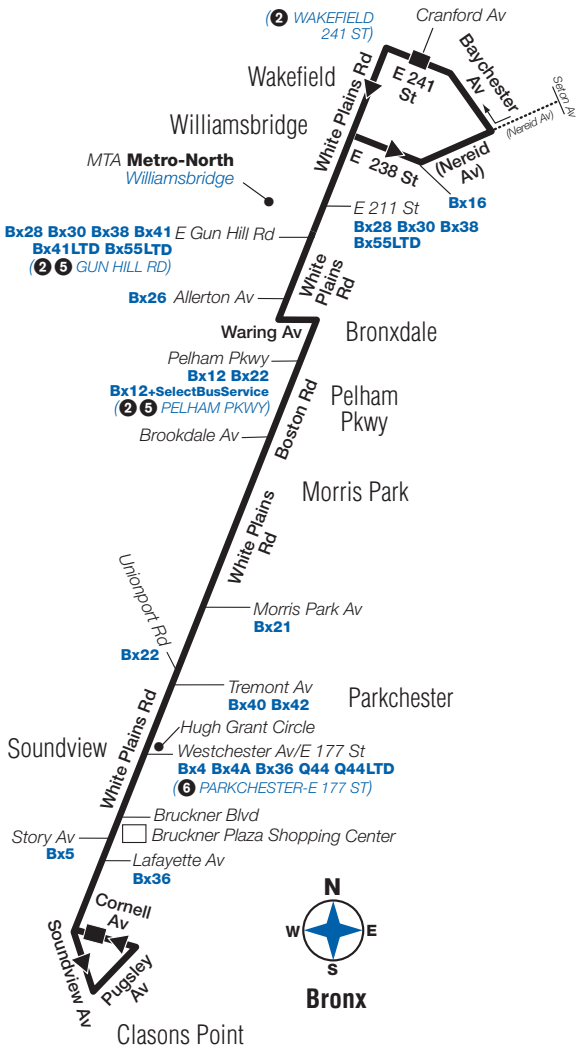

bx039a10305_cs

Bx39 LEGEND

Terminal

Bx5 Bus Transfer Point

(6) STATION NAME

Subway Connection

Supplemental Service
School Days (early PM)

MTA **Metro-North**
Railroad Station

For subway and rail station accessibility, please see The Map, subway timetables, or www.mta.info.

For Accessible subway stations, travel directions
and other information:

Call 511 or visit www.mta.info