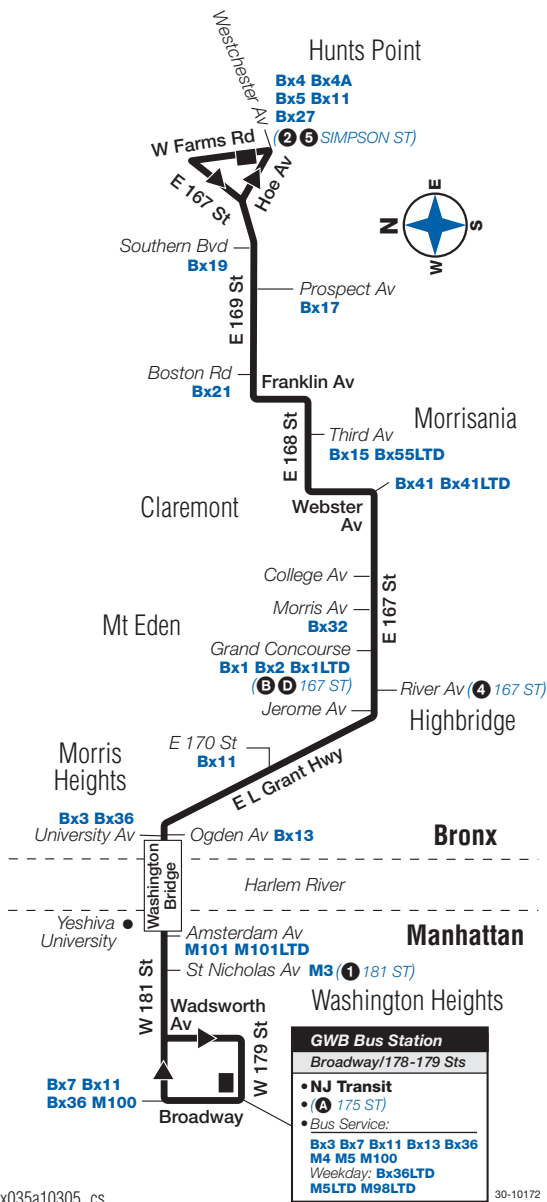

bx035a10305_cs

30-10172

Bx35 LEGEND

Terminal

Bx15 Bus Transfer Point

(D) STATION NAME
Subway Connection

For subway and rail station accessibility, please see The Map, subway timetables, or www.mta.info.

For Accessible subway stations, travel directions and other information:

Call 511 or visit www.mta.info