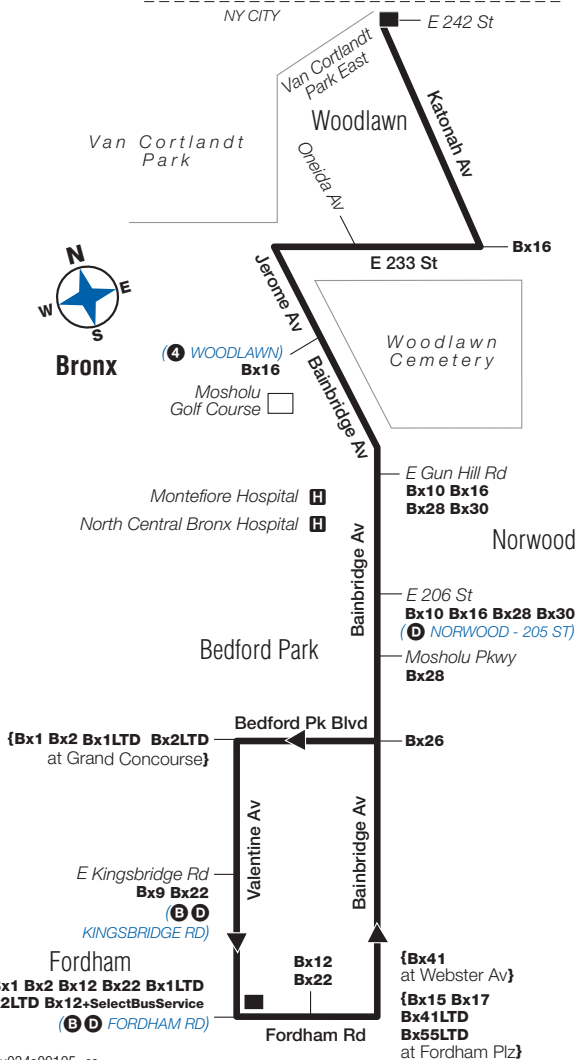

Yonkers

WESTCHESTER

NY CITY

bx034a09105_cs

Bx34 LEGEND

Terminal

Bx9 Bus Transfer Point

(D) STATION NAME

Subway Connection

For subway and rail station accessibility, please see The Map, subway timetables, www.mta.info, or www.tripplanner.mta.info.

For travel information, call 718-330-1234
or visit www.mta.info