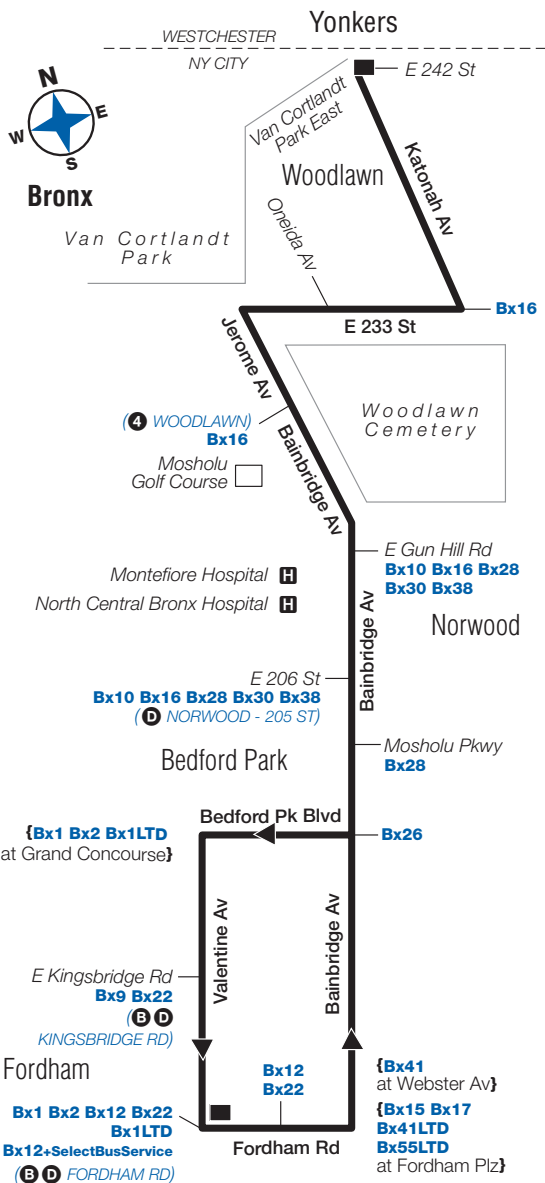

bx034a10244_cs

Bx34 LEGEND

- Terminal
- Bx9 Bus Transfer Point
- (D) *STATION NAME*
  Subway Connection

For subway and rail station accessibility, please see The Map, subway timetables, or www.mta.info.

For Accessible subway stations, travel directions and other information:

Call 511 or visit www.mta.info