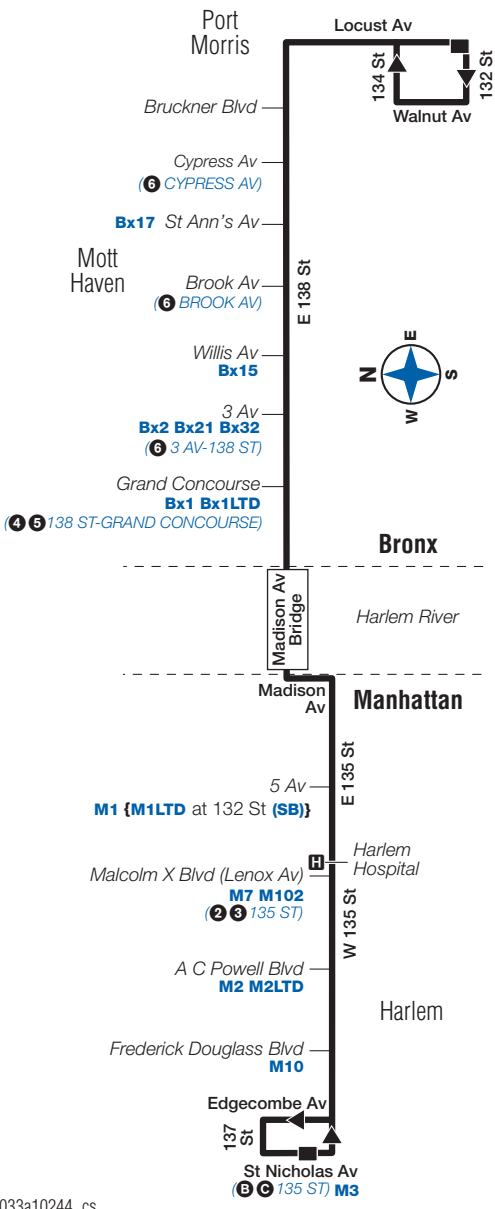

bx033a10244_cs

Bx33 LEGEND

- Terminal
- **M3** Bus Transfer Point
- **(6 STATION NAME)** Subway Connection
- **(SB)** South-bound

For subway and rail station accessibility, please see The Map, subway timetables, or www.mta.info.

For Accessible subway stations, travel directions and other information:
Call 511 or visit www.mta.info