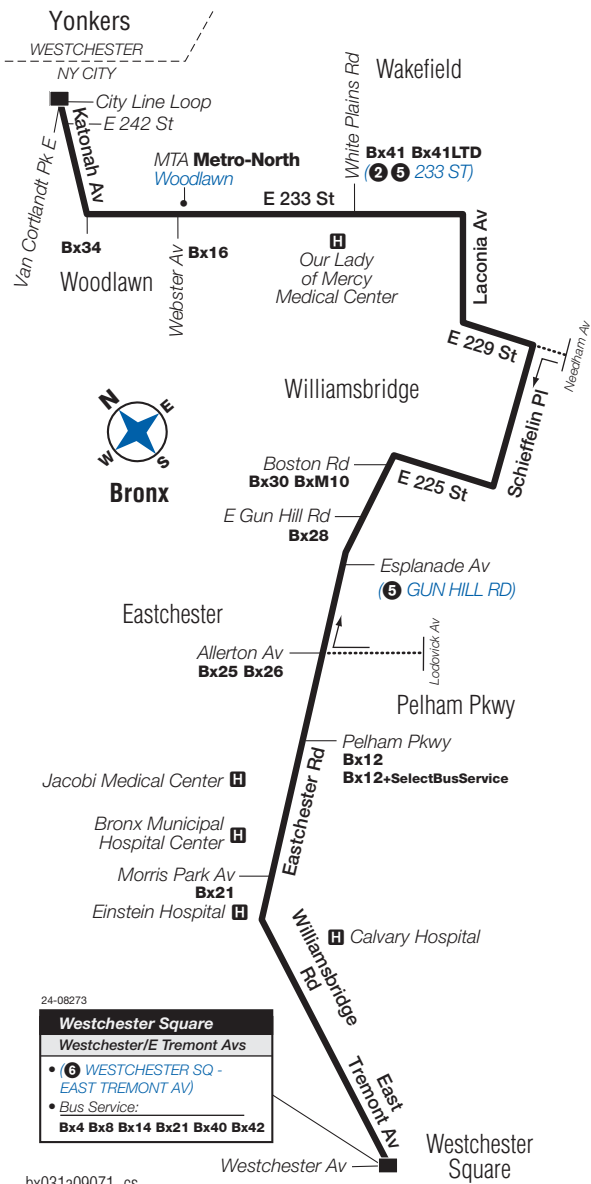

bx031a09071_cs

Bx31 LEGEND

 Terminal (2) STATION NAME - Subway Connection	- Bx4 Bus Transfer Point - MTA Metro-North Railroad Station ..... Supplemental Service School Days (early PM)

For subway and rail station accessibility, please see The Map, subway timetables, www.mta.info, or www.triplanner.mta.info.

**For travel information, call 718-330-1234
or visit www.mta.info**