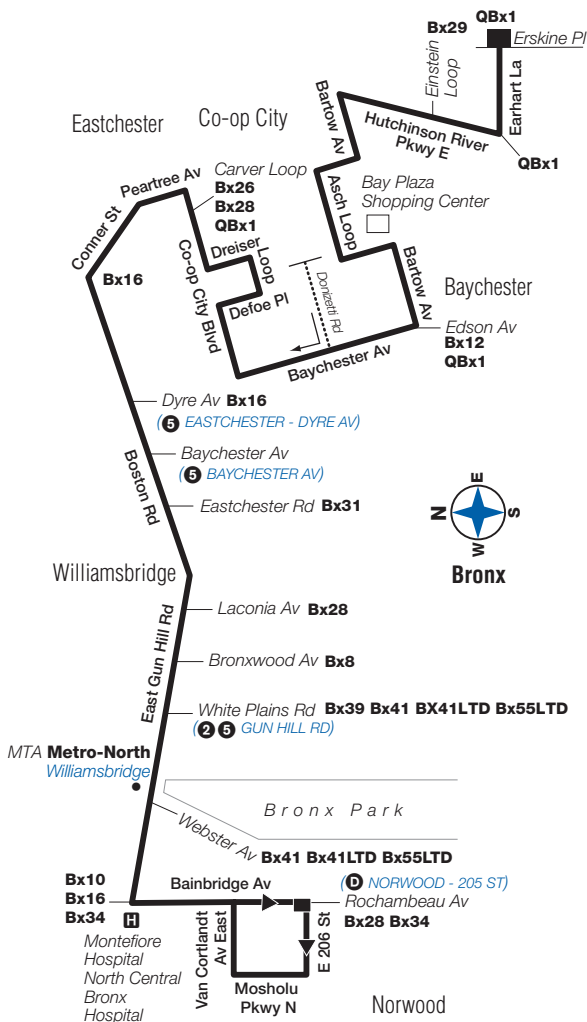

bx030a09111_cs

Bx30 LEGEND

Terminal

Bx29 Bus Transfer Point

(5) STATION NAME
Subway Connection

MTA **Metro-North**
Railroad Station

..... Supplemental Service
School Days (early PM)

For subway and rail station accessibility, please see The Map, subway timetables, www.mta.info, or www.triplanner.mta.info.

For travel information, call 718-330-1234
or visit www.mta.info