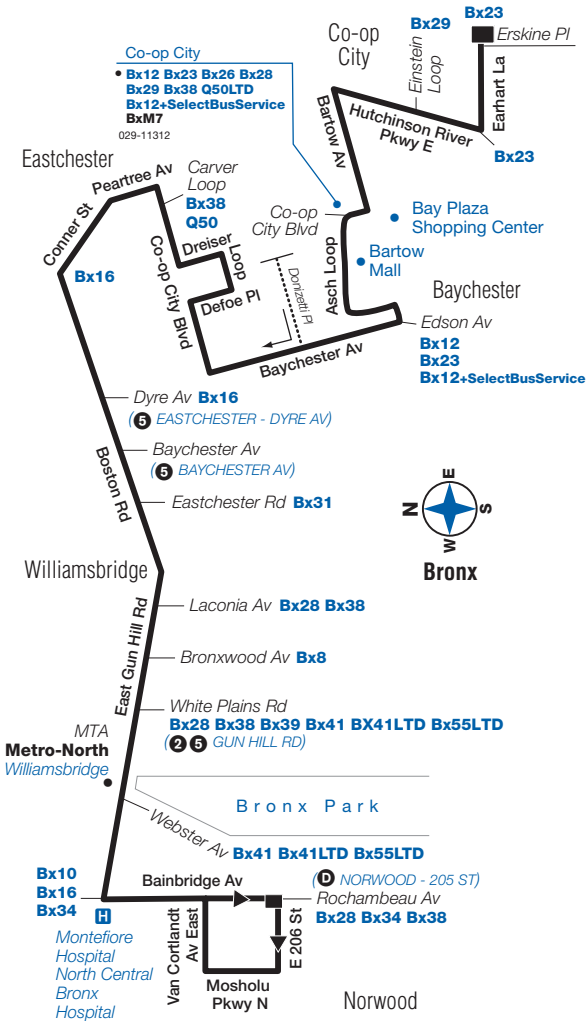

bx030a11339_cs

Bx30 MAP LEGEND

Local/Limited/SBS Bus Transfers: shown in bold blue type.

Express Bus Transfers: shown in bold black type.

Terminal

Point of Interest

(5 STATION NAME)
Subway Connection

..... Supplemental Service
School Days (early PM)

MTA **Metro-North**
Railroad Station

For Accessible subway stations, travel directions and other information:

Call 511 or visit www.mta.info