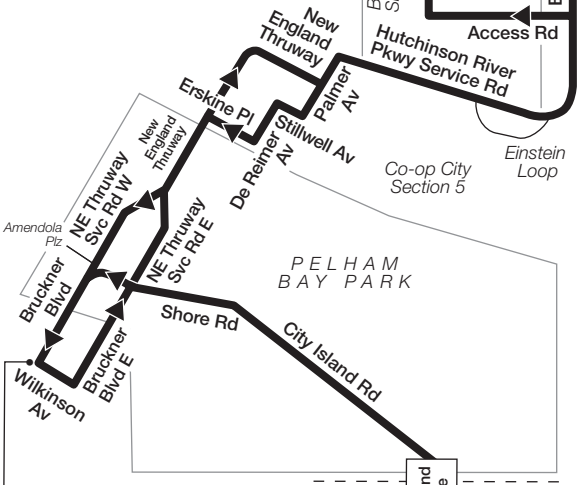

Co-op City

- **Bus Service:**
- Bx12 Bx23 Bx26 Bx28**
- Bx30 Bx38 Q50LTD**
- Bx12+SelectBusService**
- BxM7**

029-10320

Co-op City

Co-op City Blvd

Bx12
Bx12+Select BusService

Bx23
Bx26
Bx28
Bx30
Bx38

Pelham Bay Park

Westchester Av/Bruckner Blvd

- **(6) PELHAM BAY PARK**
- **Bus Service:**
- Bx5 Bx12 Bx23 Bx24 Q50LTD**
- Bx12+SelectBusService BxM8**
- Bee-Line: **45**

026-11216

City Island

City Island Bridge

- Cross St
- Beach St
- Ditmars St
- Fordham St
- Schofield St
- Winter St
- Pell Pl
- Pilot St
- Rochelle St