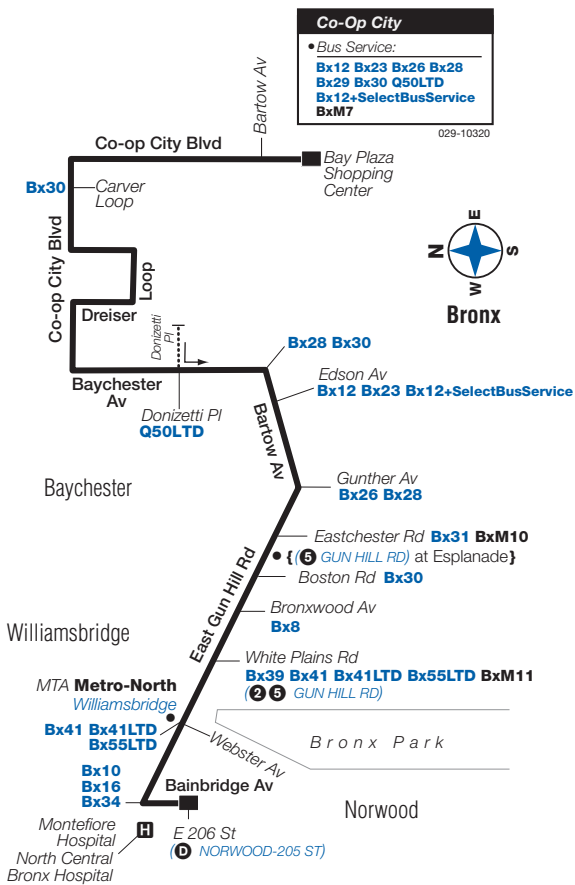

Bx28 Sunday service to Co-op City, cont.

Fordham Vantine Av/ E 192 St	Fordham Kingsbr Rd/ Morris Av	Norwood Bainbr Av/ E 206 St	Williamsbridge E Gn H Rd/ Wh Plns Rd	Baychester Bartow Av/ Edson Av	Co-op City Dreiser Loop	Co-op City Earhart La/ Erskine Pl
8:25	8:30	8:44	8:55	9:08	9:16	9:28
8:45	8:50	9:04	9:15	9:28	9:36	9:48
9:15	9:20	9:34	9:45	9:58	—	10:05
9:45	9:50	10:04	10:15	10:28	—	10:35
10:15	10:20	10:34	10:45	11:01	—	11:08
10:43	10:49	11:04	11:15	11:31	—	11:38
11:13	11:19	11:34	11:45	12:01	—	12:08
11:38	11:43	11:58	12:09	12:25	—	12:32
12:02	12:07	12:22	12:33	12:49	—	12:56
12:26	12:31	12:46	12:57	1:13	—	1:20
12:50	12:55	1:10	1:21	1:37	—	1:44
1:10	1:15	1:30	1:41	1:57	—	2:04
1:30	1:35	1:50	2:01	2:17	—	2:24
1:49	1:54	2:09	2:20	2:36	—	2:43
2:06	2:11	2:26	2:37	2:53	—	3:00
2:23	2:28	2:43	2:54	3:10	—	3:17
2:40	2:45	3:00	3:11	3:27	—	3:34
2:58	3:03	3:18	3:29	3:45	—	3:52
3:18	3:23	3:38	3:49	4:05	—	4:12
3:38	3:43	3:58	4:09	4:23	—	4:30
3:58	4:03	4:18	4:29	4:43	—	4:50
4:18	4:23	4:38	4:49	5:03	—	5:10
4:38	4:43	4:58	5:09	5:23	—	5:30
4:58	5:03	5:18	5:29	5:43	—	5:50
5:18	5:23	5:38	5:49	6:03	—	6:10
5:38	5:43	5:58	6:09	6:23	—	6:30
5:58	6:03	6:18	6:29	6:43	—	6:50
6:18	6:23	6:38	6:49	7:03	—	7:10
6:38	6:43	6:58	7:09	7:23	—	7:30
6:58	7:03	7:18	7:29	7:43	—	7:50
7:18	7:23	7:38	7:49	8:03	—	8:10
7:38	7:43	7:58	8:09	8:23	—	8:30
7:58	8:03	8:18	8:29	8:43	—	8:50
8:18	8:23	8:38	8:49	9:03	—	9:10
8:38	8:43	8:58	9:09	9:22	—	9:29
9:00	9:04	9:18	9:29	9:42	—	9:49
9:22	9:26	9:40	9:51	10:04	—	10:11
9:46	9:50	10:04	10:15	10:28	—	10:35
10:10	10:14	10:28	10:39	10:52	—	10:59
10:35	10:39	10:53	11:04	11:15	—	11:22
11:05	11:09	11:22	11:31	11:42	—	11:49
11:35	11:39	11:52	12:01	12:12	12:18	12:24
—	—	12:00	12:09	12:20	12:26	12:32
11:50	11:54	12:07	12:16	12:27	—	12:34

Bx28 LEGEND

■ Terminal

(4 STATION NAME)
Subway Connection

Bx12 Bus Transfer Point

BxM4B Express Bus

MTA **Metro-North**
Railroad Station

For subway and rail station accessibility, please see The Map, subway timetables, or www.mta.info.