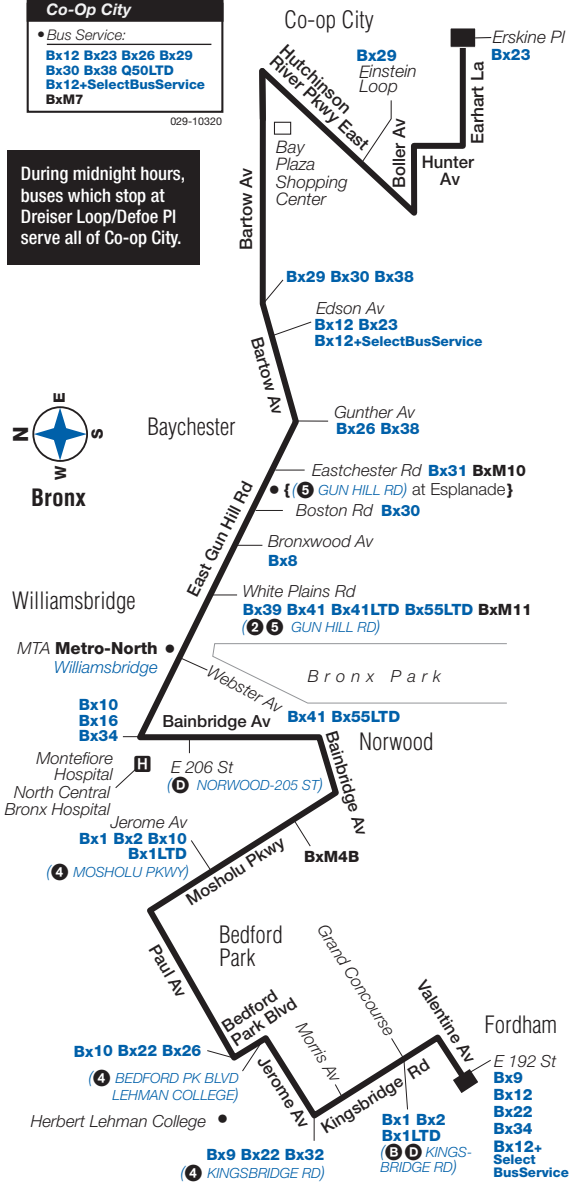

Bx28 Sunday service to Co-op City, cont.

Fordham Vantine Av/ E 192 St	Fordham Kingsbr Rd/ Morris Av	Norwood Bainbr Av/ E 206 St	Williamsbridge E Gn H Rd/ Wh Plns Rd	Baychester Bartow Av/ Edson Av	Co-op City Dreiser Loop	Co-op City Earhart La/ Erskine Pl
8:25	8:30	8:44	8:55	9:08	9:16	9:28
8:45	8:50	9:04	9:15	9:28	9:36	9:48
9:15	9:20	9:34	9:45	9:58	—	10:05
9:45	9:50	10:04	10:15	10:28	—	10:35
10:15	10:20	10:34	10:45	11:01	—	11:08
10:43	10:49	11:04	11:15	11:31	—	11:38
11:13	11:19	11:34	11:45	12:01	—	12:08
11:38	11:43	11:58	12:09	12:25	—	12:32
12:02	12:07	12:22	12:33	12:49	—	12:56
12:26	12:31	12:46	12:57	1:13	—	1:20
12:50	12:55	1:10	1:21	1:37	—	1:44
1:10	1:15	1:30	1:41	1:57	—	2:04
1:30	1:35	1:50	2:01	2:17	—	2:24
1:49	1:54	2:09	2:20	2:36	—	2:43
2:06	2:11	2:26	2:37	2:53	—	3:00
2:23	2:28	2:43	2:54	3:10	—	3:17
2:40	2:45	3:00	3:11	3:27	—	3:34
2:58	3:03	3:18	3:29	3:45	—	3:52
3:18	3:23	3:38	3:49	4:05	—	4:12
3:38	3:43	3:58	4:09	4:23	—	4:30
3:58	4:03	4:18	4:29	4:43	—	4:50
4:18	4:23	4:38	4:49	5:03	—	5:10
4:38	4:43	4:58	5:09	5:23	—	5:30
4:58	5:03	5:18	5:29	5:43	—	5:50
5:18	5:23	5:38	5:49	6:03	—	6:10
5:38	5:43	5:58	6:09	6:23	—	6:30
5:58	6:03	6:18	6:29	6:43	—	6:50
6:18	6:23	6:38	6:49	7:03	—	7:10
6:38	6:43	6:58	7:09	7:23	—	7:30
6:58	7:03	7:18	7:29	7:43	—	7:50
7:18	7:23	7:38	7:49	8:03	—	8:10
7:38	7:43	7:58	8:09	8:23	—	8:30
7:58	8:03	8:18	8:29	8:43	—	8:50
8:18	8:23	8:38	8:49	9:03	—	9:10
8:38	8:43	8:58	9:09	9:22	—	9:29
9:00	9:04	9:18	9:29	9:42	—	9:49
9:22	9:26	9:40	9:51	10:04	—	10:11
9:46	9:50	10:04	10:15	10:28	—	10:35
10:10	10:14	10:28	10:39	10:52	—	10:59
10:35	10:39	10:53	11:04	11:15	—	11:22
11:05	11:09	11:22	11:31	11:42	—	11:49
11:35	11:39	11:52	12:01	12:12	12:18	12:24
—	—	12:00	12:09	12:20	12:26	12:32
11:50	11:54	12:07	12:16	12:27	—	12:34

NOTES

Co-op City

• *Bus Service:*

Bx12 Bx23 Bx26 Bx29
Bx30 Bx38 Q50LTD
Bx12+SelectBusService
BxM7

029-10320

During midnight hours, buses which stop at Dreiser Loop/Defoe Pl serve all of Co-op City.

bx028a10321_cs