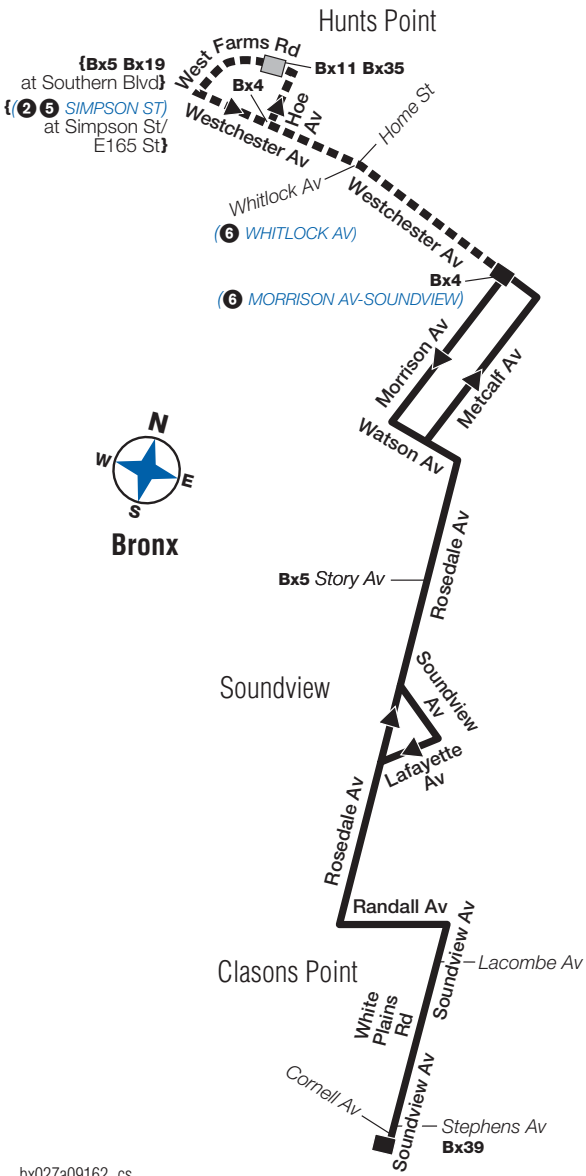

bx027a09162_cs

Bx27 LEGEND

- Terminal
- Bx4 Bus Transfer Point
- (2) STATION NAME Subway Connection
- Part-time Service
- Part-time Terminal

For subway and rail station accessibility, please see The Map, subway timetables, www.mta.info, or www.triplanner.mta.info.

**For travel information, call 718-330-1234
or visit www.mta.info**