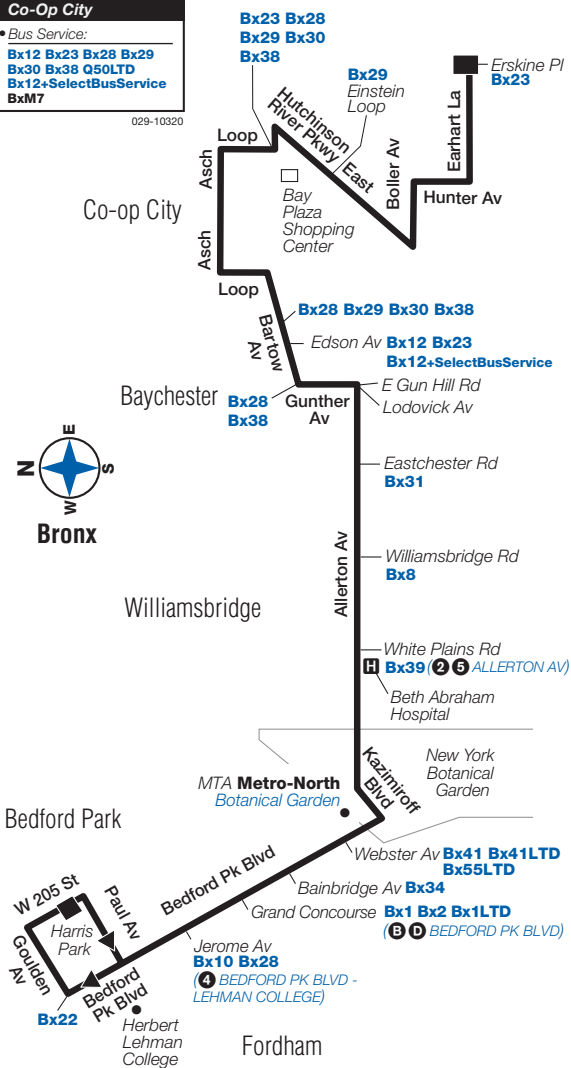

Co-Op City

• Bus Service:

**Bx12 Bx23 Bx28 Bx29
Bx30 Bx38 Q50LTD
Bx12+SelectBusService
BxM7**

029-10320

bx026a10321_cs

Bx26 LEGEND

■ Terminal

(2) STATION NAME
Subway Connection

Bx29 Bus Transfer Point

BxM7 Express Bus
MTA **Metro-North**
Railroad Station

♿ For subway and rail station accessibility, please see The Map, subway timetables, or www.mta.info.

For Accessible subway stations, travel directions
and other information:

Call 511 or visit www.mta.info