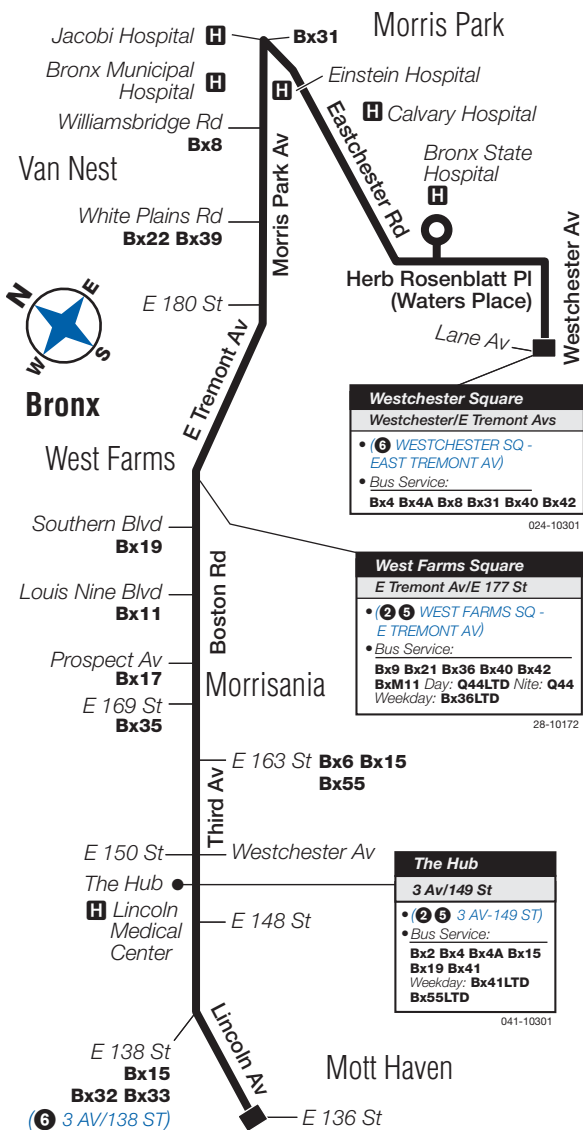

024-10301

28-10172

041-10301

bx021a10302_cs

Bx21 LEGEND

Terminal

Bx31 Bus Transfer Point

(6) STATION NAME
Subway Connection

For subway and rail station accessibility, please see The Map, subway timetables, or www.mta.info.

For Accessible subway stations, travel directions and other information:

Call 511 or visit www.mta.info