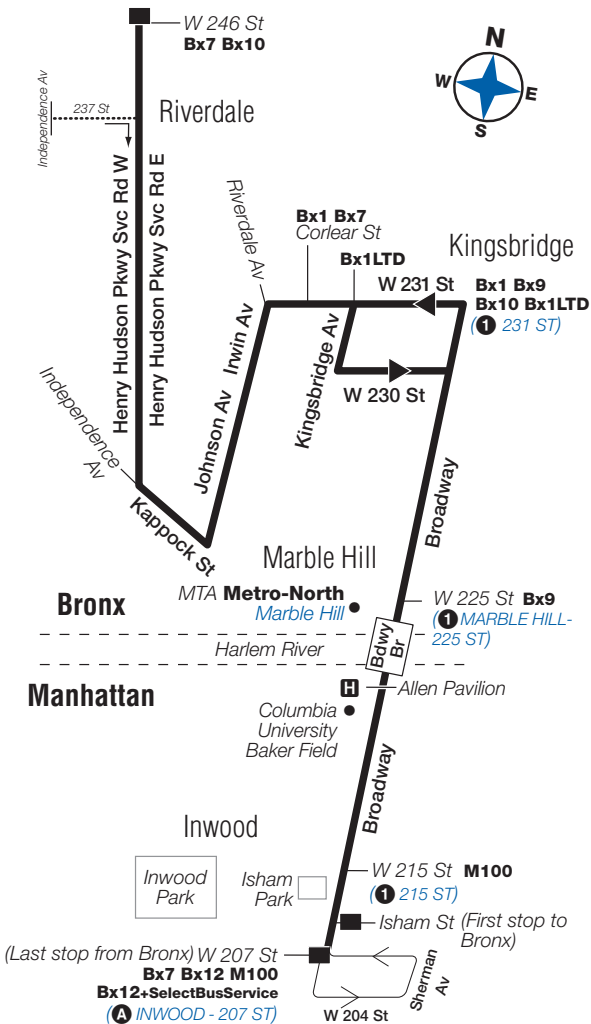

bx020a09100_cs

Bx20 LEGEND

- Terminal
- **Bx9** Bus Transfer Point
- **(A STATION NAME)** MTA **Metro-North** Subway Connection *Railroad Station*
- ..... Supplemental Service School Days (early PM)

For subway and rail station accessibility, please see The Map, subway timetables, www.mta.info, or www.tripplanner.mta.info.

**For travel information, call 718-330-1234
or visit www.mta.info**