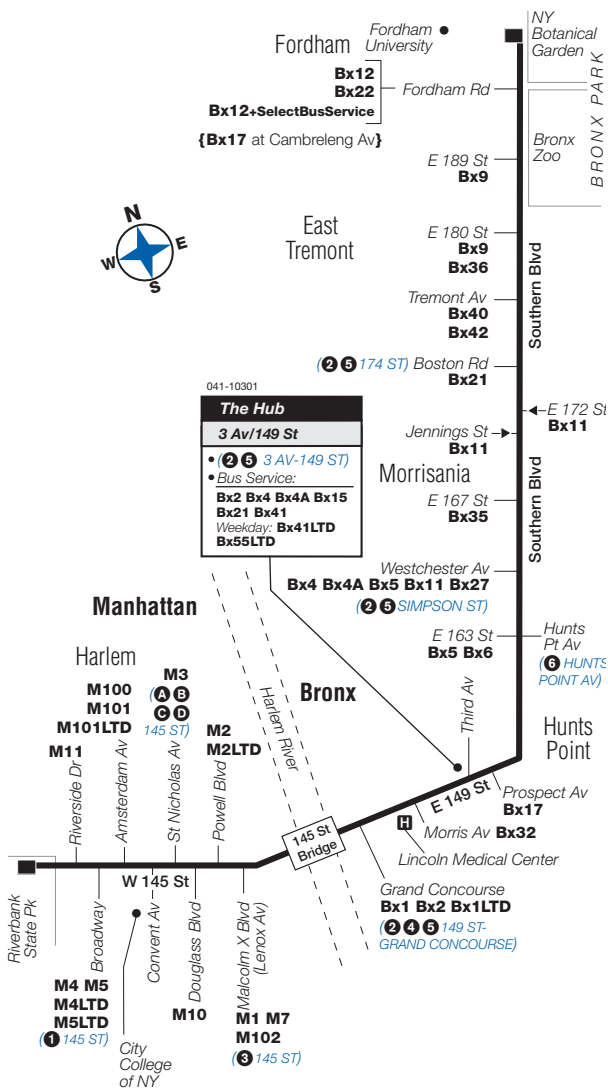

bx019a10305_cs

Bx19 LEGEND

Terminal

Bx9 Bus Transfer Point

(A) STATION NAME

Subway Connection

For subway and rail station accessibility, please see The Map, subway timetables, or www.mta.info.

For Accessible subway stations, travel directions and other information:

Call 511 or visit www.mta.info