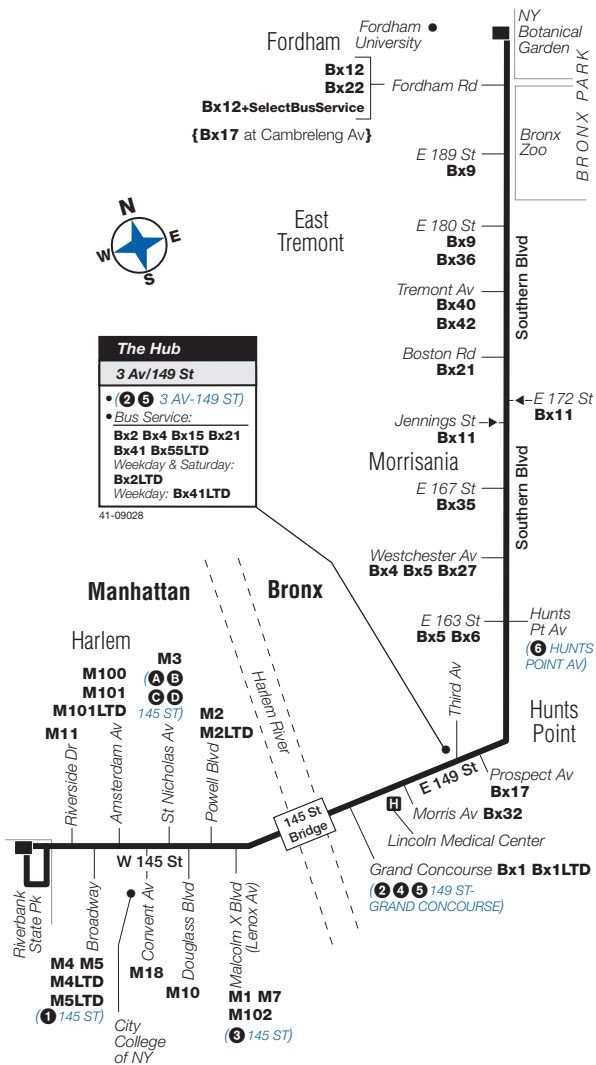

bx019a09113_cs

Bx19 LEGEND

Terminal

Bx9 Bus Transfer Point

(A STATION NAME)
Subway Connection

For subway and rail station accessibility, please see The Map, subway timetables, www.mta.info, or www.tripplanner.mta.info.

For travel information, call 718-330-1234
or visit www.mta.info