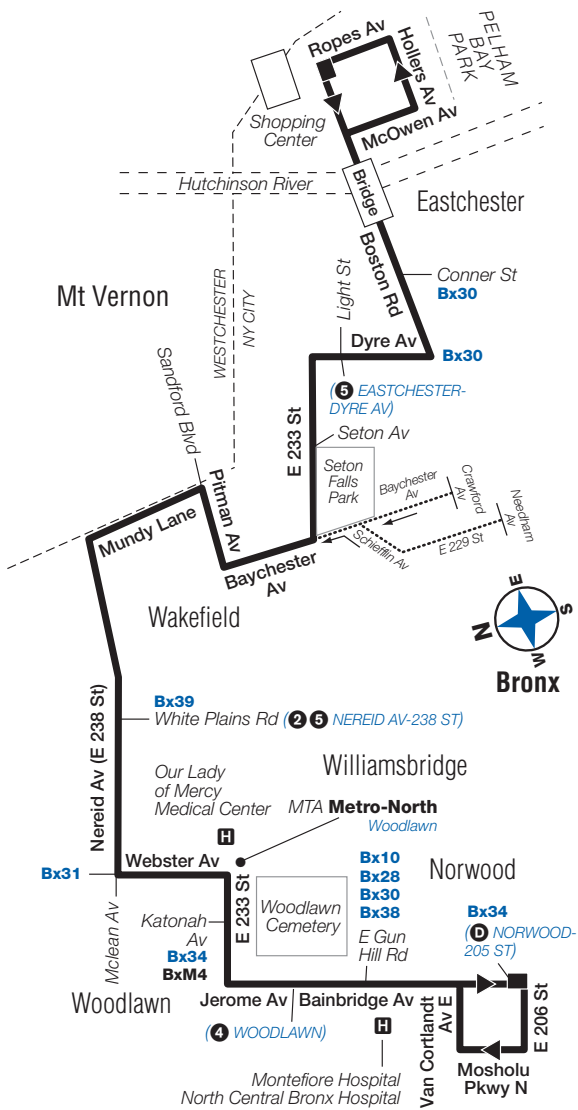

bx016a10155_cs

Bx16 LEGEND

■ Terminal

Bx30 Bus Transfer Point

(5 STATION NAME)
Subway Connection

BxM4 Express Bus

MTA **Metro-North**
Railroad Station

..... Supplemental
Service School Days
(early PM)

♿ For subway and rail station accessibility, please see The Map, subway timetables, or www.mta.info.

**For Accessible subway stations, travel directions
and other information:**

Call 511 or visit www.mta.info