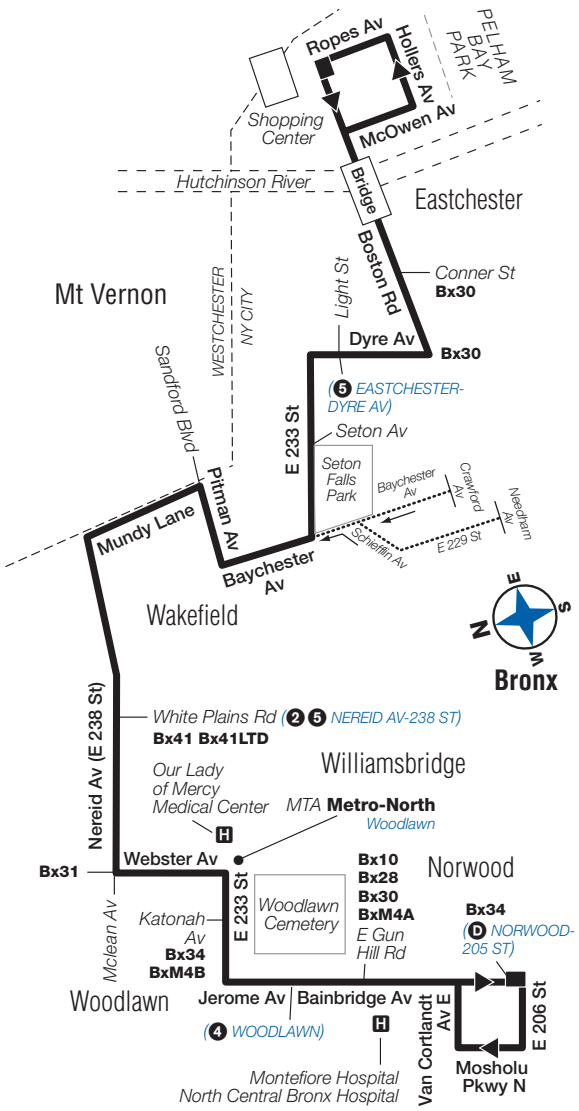

bx016a09134_cs

Bx16 LEGEND

- Terminal
- **Bx30** Bus Transfer Point
- **(5) STATION NAME**
  Subway Connection
- ..... Supplemental Service School Days (early PM)
- **MTA Metro-North**
  Railroad Station

For subway and rail station accessibility, please see The Map, subway timetables, www.mta.info, or www.tripplanner.mta.info.

**For travel information, call 718-330-1234
or visit www.mta.info**