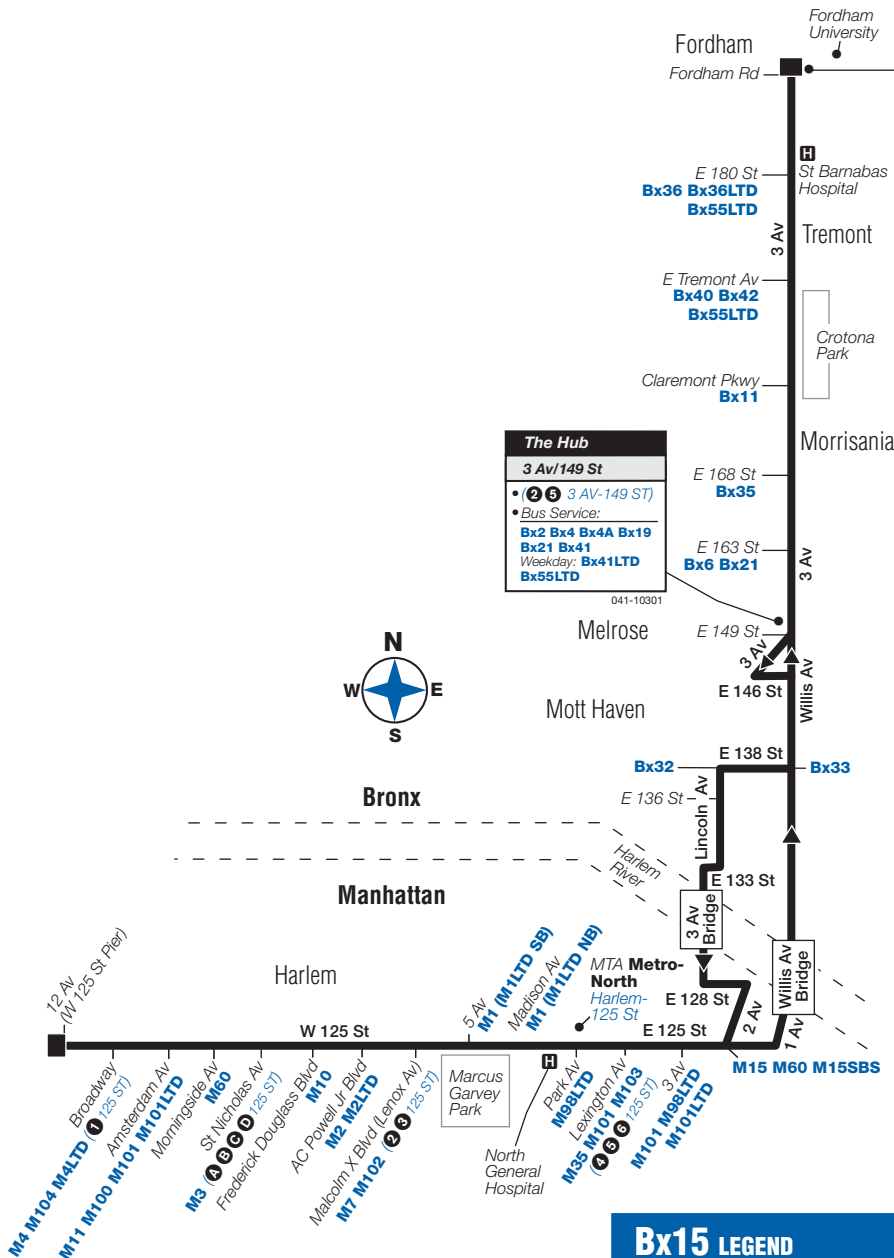

Fordham Plaza	
E Fordham Rd/Third Av	
• MTA Metro-North <i>Fordham</i>	
• Bus Service:	
Bx9 Bx12 Bx17 Bx22 Bx41	
Bx55LTD Bx12+SelectBusService	
Bee-Line 60	
Weekday & Saturday: Bee-Line 61	
Weekday: Bx41LTD Bee-Line 62	

025-10252

The Hub	
3 Av/149 St	
• (2) (5) 3 Av-149 ST)	
• Bus Service:	
Bx2 Bx4 Bx4A Bx19	
Bx21 Bx41	
Weekday: Bx41LTD	
Bx55LTD	

041-10301

- M4 M104 M4LTD (1) (23-57)
- M111 M100 M101 M101LTD
- M3 (4) (9) (6) (9) (23-57)
- M60
- M10
- M2 M2LTD
- M1 M102 (2) (3) (23-57)

Bx15 LEGEND	
■ Terminal	M7 Bus Transfer Point
(C) STATION NAME	MTA Metro-North Railroad Station
Subway Connection	

For subway and rail station accessibility, please see The Map, subway timetables, or www.mta.info.

For Accessible subway stations, travel directions and other information:
Call 511 or visit www.mta.info