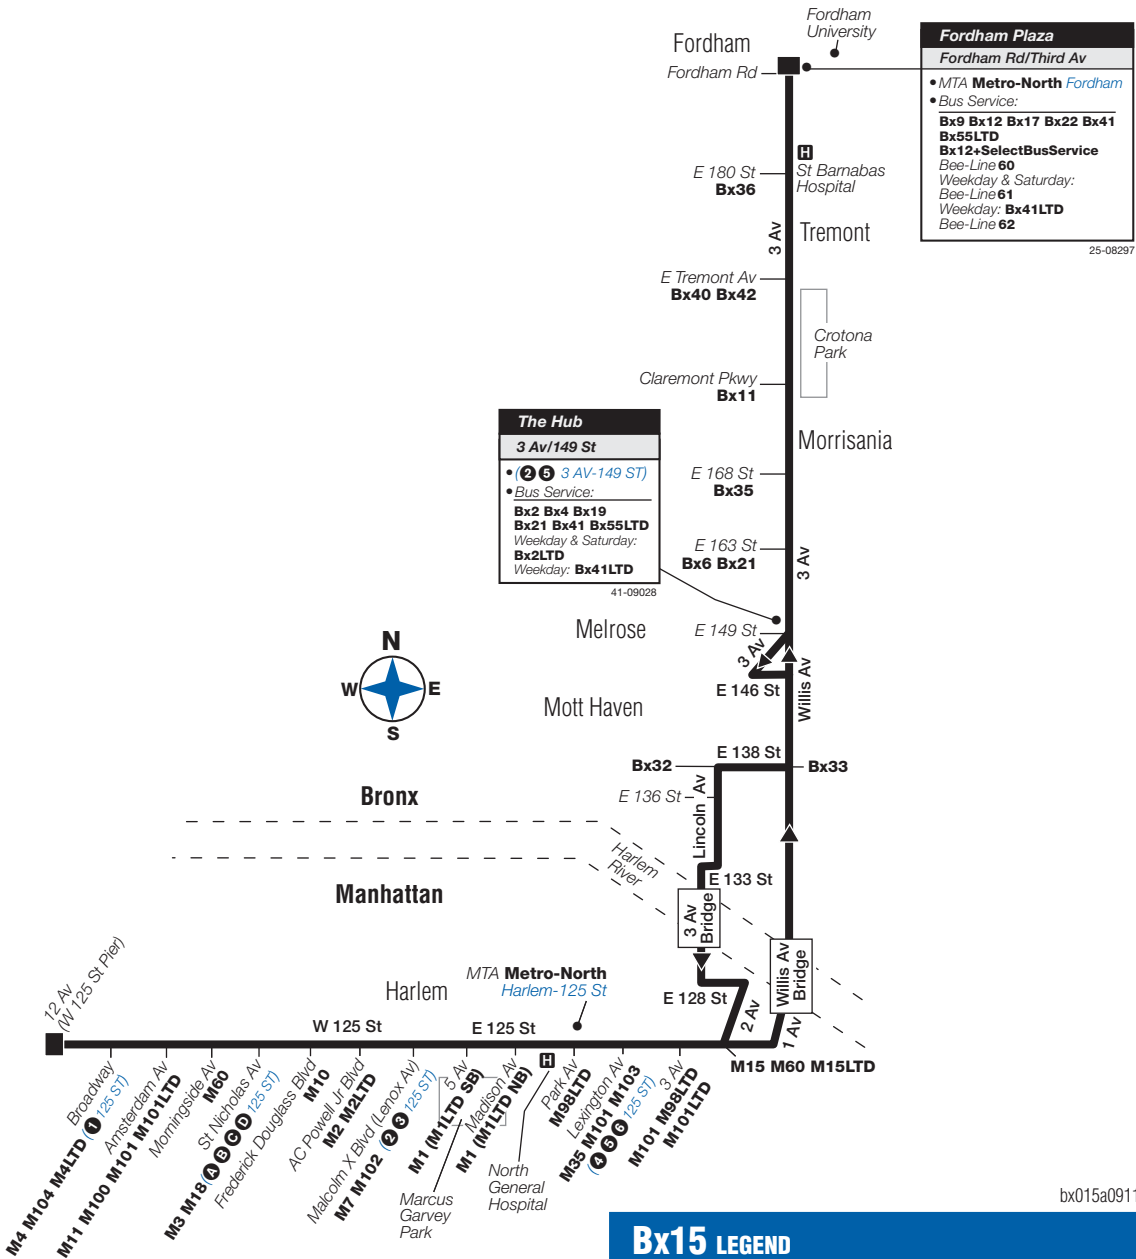

25-08297

bx015a09114_cs

Bx15 LEGEND

 Terminal (C) STATION NAME Subway Connection	M7 Bus Transfer Point MTA Metro-North Railroad Station

For subway and rail station accessibility, please see The Map, subway timetables, www.mta.info, or www.tripplanner.mta.info.

For travel information, call 718-330-1234
or visit www.mta.info