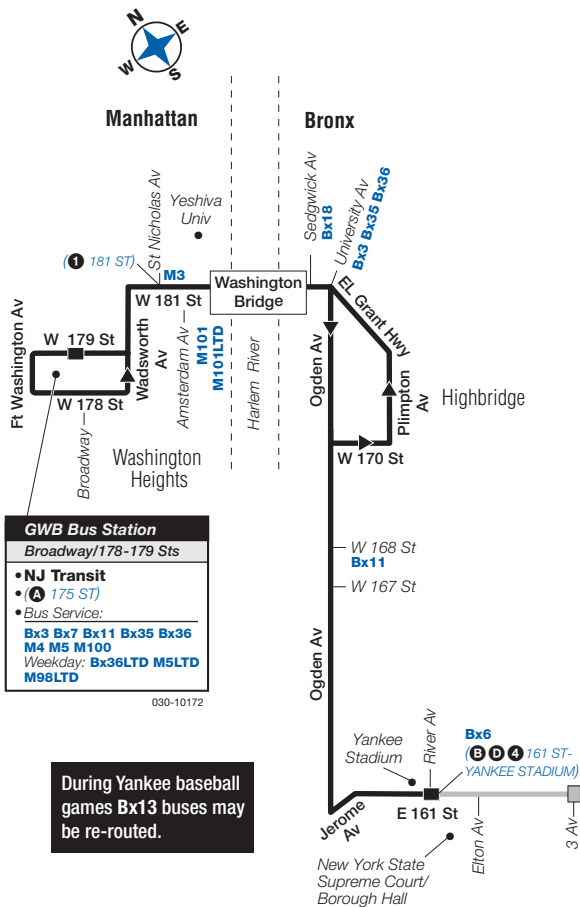

bx013a11060_cs

Bx13 LEGEND

 Terminal (D) STATION NAME Subway Connection Part-time Terminal	- Bx11 Bus Transfer Point Part-time Service

For subway and rail station accessibility, please see The Map, subway timetables, or www.mta.info.

For Accessible subway stations, travel directions and other information:

Call 511 or visit www.mta.info