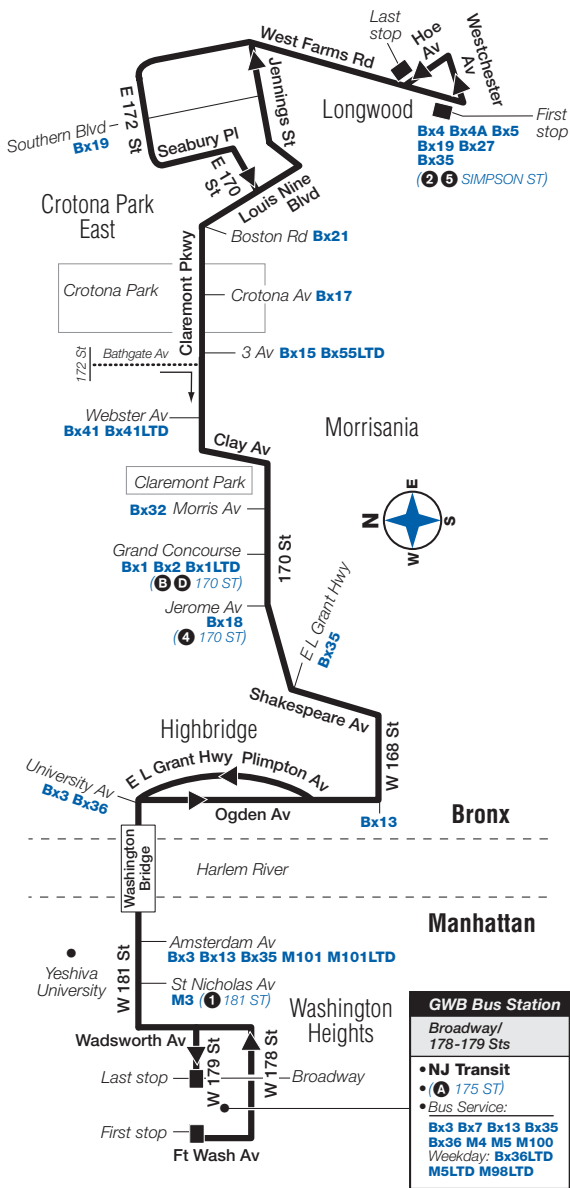

bx011a10305_cs

30-10172

Bx11 LEGEND

- Terminal
- **Bx41** Bus Transfer Point
- **(1 STATION NAME)** Subway Connection
- ..... Supplemental Service School Days (early PM)

For subway and rail station accessibility, please see The Map, subway timetables, or www.mta.info.

For Accessible subway stations, travel directions and other information:

Call 511 or visit www.mta.info