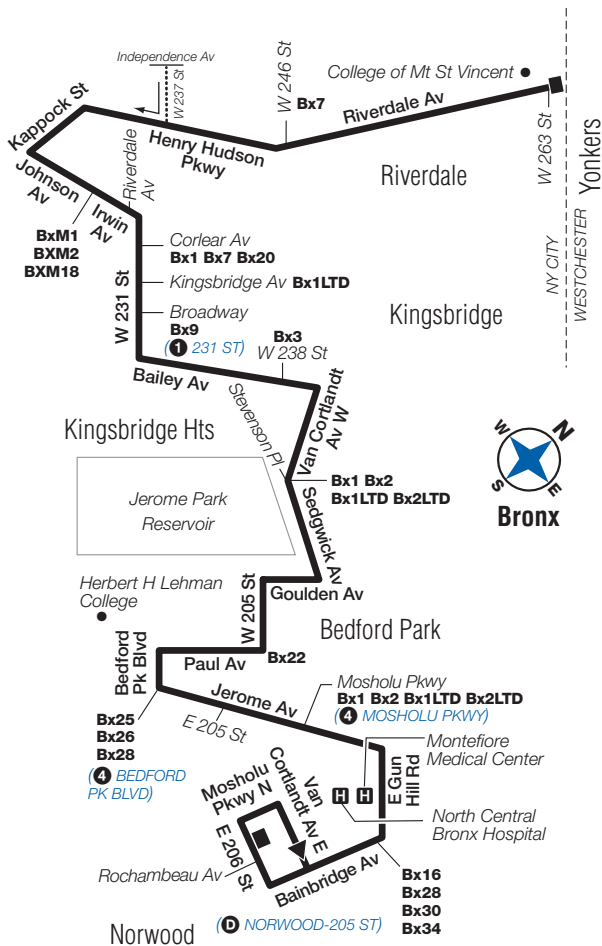

bx010a09071_cs

Bx10 LEGEND

■ Terminal

Bx1 Bus Transfer Point

(1) *STATION NAME*
Subway Connection

..... Supplemental Service
School Days (early PM)

♿ For subway and rail station accessibility, please see The Map, subway timetables, www.mta.info, or www.triplanner.mta.info.

For travel information, call 718-330-1234
or visit www.mta.info