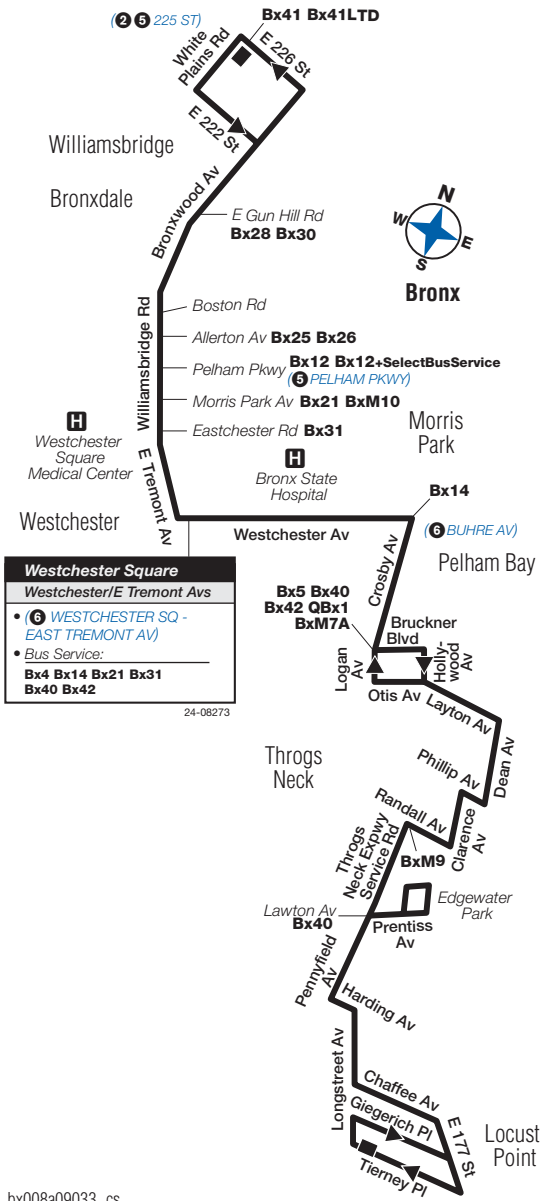

Westchester Square	
Westchester/E Tremont Aves	
•	(6 WESTCHESTER SQ - EAST TREMONT AV)
•	Bus Service:
	Bx4 Bx14 Bx21 Bx31
	Bx40 Bx42

24-08273

bx008a09033_cs

Bx8 LEGEND

- Terminal
- Bx5 Bus Transfer Point
- (2 STATION NAME) Subway Connection

For subway and rail station accessibility, please see The Map, subway timetables, www.mta.info, or www.tripplanner.mta.info.

**For travel information, call 718-330-1234
or visit www.mta.info**