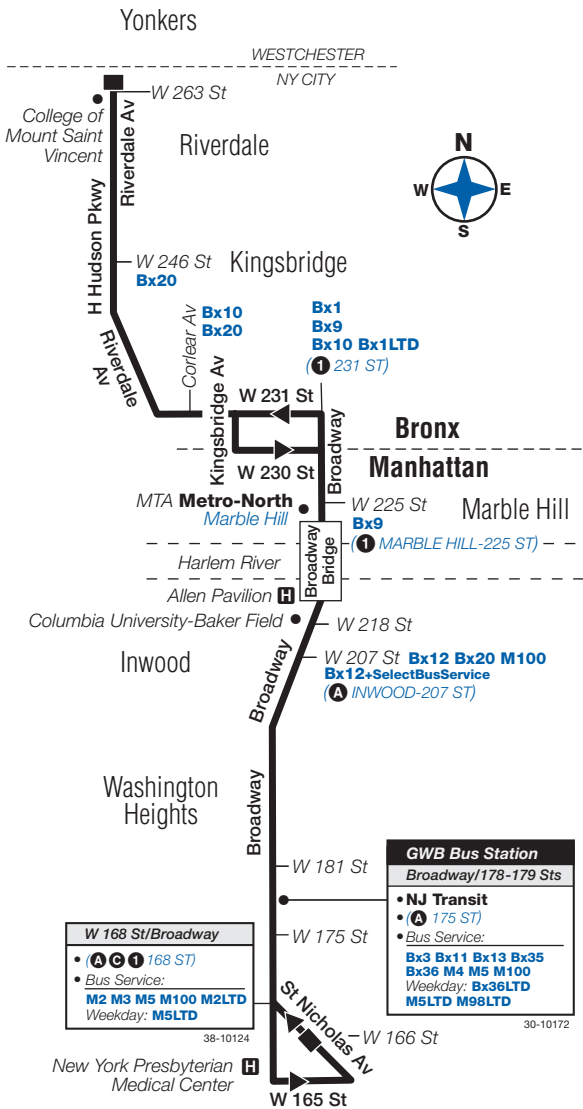

bx007a10277_cs

Bx7 LEGEND

Terminal

(A STATION NAME)
Subway Connection

Bx1 Bus Transfer Point

MTA Metro-North
Railroad Station

For subway and rail station accessibility, please see The Map, subway timetables, or www.mta.info.

For Accessible subway stations, travel directions and other information:

Call 511 or visit www.mta.info