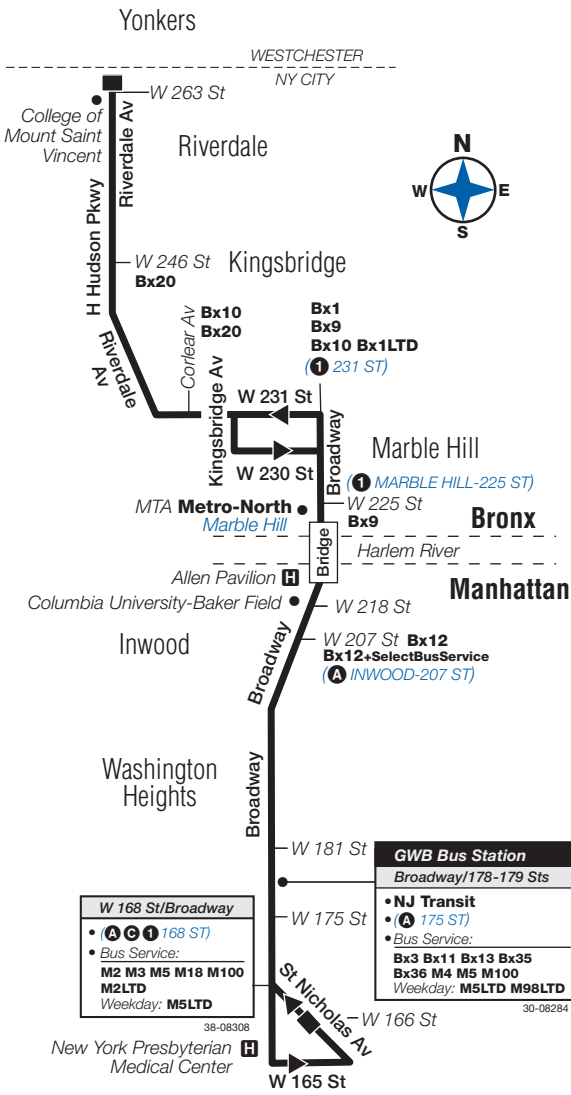

W 168 St/Broadway

- (A C 1) 168 ST
- Bus Service:
- **M2 M3 M5 M18 M100 M2LTD**
- Weekday: **M5LTD**

38-08308

GWB Bus Station
Broadway/178-179 Sts

- NJ Transit
- (A) 175 ST
- Bus Service:
- **Bx3 Bx11 Bx13 Bx35 Bx36 M4 M5 M100**
- Weekday: **M5LTD M98LTD**

30-08284

bx007a09219_cs

Bx7 LEGEND

- Terminal
- (A) STATION NAME
  Subway Connection
- Bx1 Bus Transfer Point
- MTA Metro-North
  Railroad Station

For subway and rail station accessibility, please see The Map, subway timetables, www.mta.info, or www.tripplanner.mta.info.

**For travel information, call 718-330-1234
or visit www.mta.info**