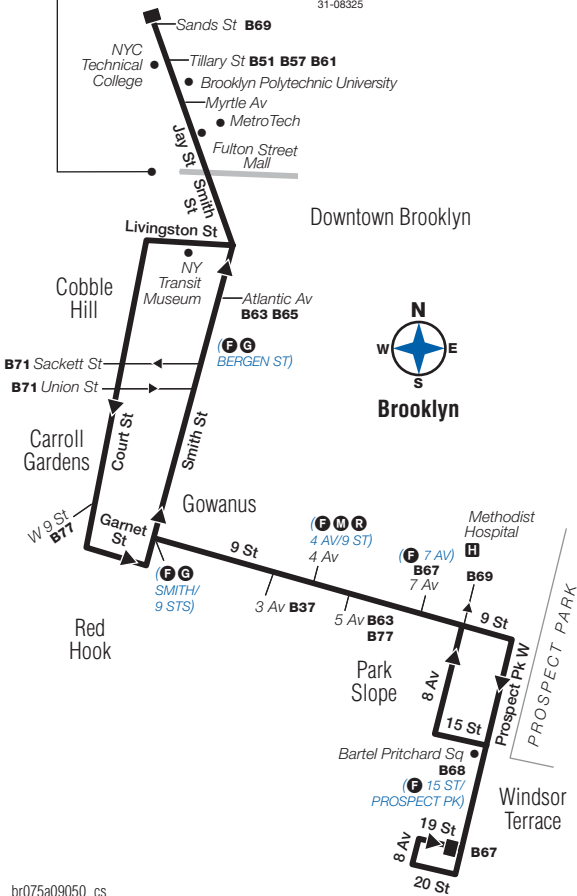

Downtown Brooklyn

At Jay St/Fulton St:

- **(A C F JAY ST-BOROUGH HALL)**
- Bus Service:
  B25 B26 B38 B52 B54 B57 B61 B67
  Weekday: **B38LTD**

At Court St/Joralemon St:

- **(M R COURT ST)**
- **(2 3 4 5 BOROUGH HALL)**
- Bus Service:
  B25 B26 B37 B38 B41 B45 B52 B41LTD
  Weekday & Saturday: **B103LTD** Weekday: **B51 B38LTD**

At Livingston St/Smith St:

- Bus Service:
  B37 B41 B45 B57 B61 B65 B67 B41LTD
  Weekday & Saturday: **B103LTD** Weekday: **B51**

31-08325

br075a09050_cs

B75 LEGEND

Terminal

B63 Bus Transfer Point

(F) STATION NAME
Subway Connection

Shoppers' Mall and
Transit Way

For subway and rail station accessibility, please see The Map, subway timetables, www.mta.info, or www.triplanner.mta.info.

For travel information, call 718-330-1234
or visit www.mta.info