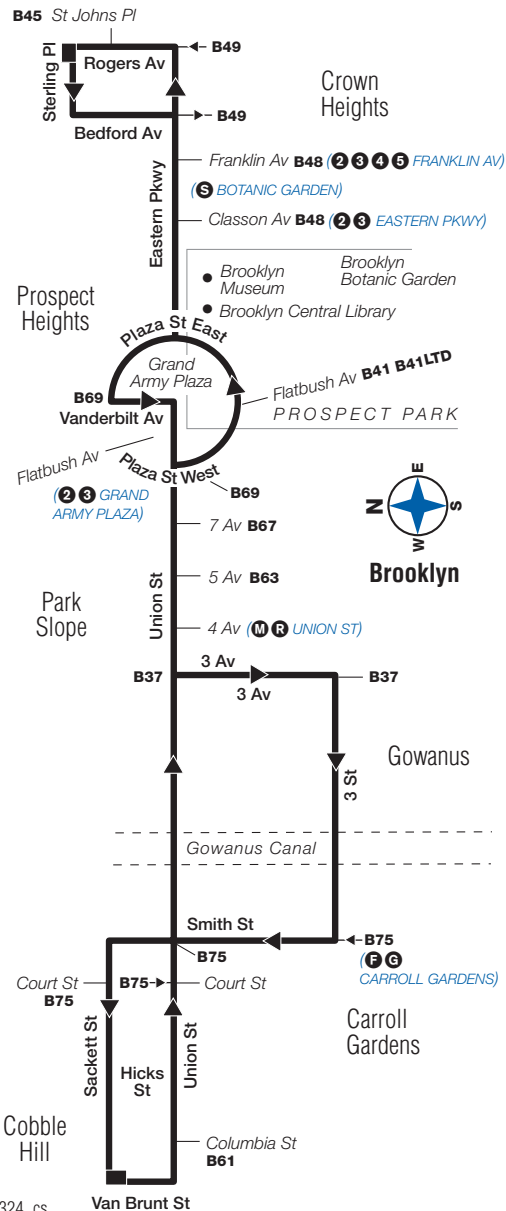

br071a09324_cs

B71 LEGEND

- Terminal
- Subway Connection
- Bus Transfer Point

For subway and rail station accessibility, please see The Map, subway timetables, www.mta.info, or www.triplanner.mta.info.

For travel information, call 718-330-1234
or visit www.mta.info