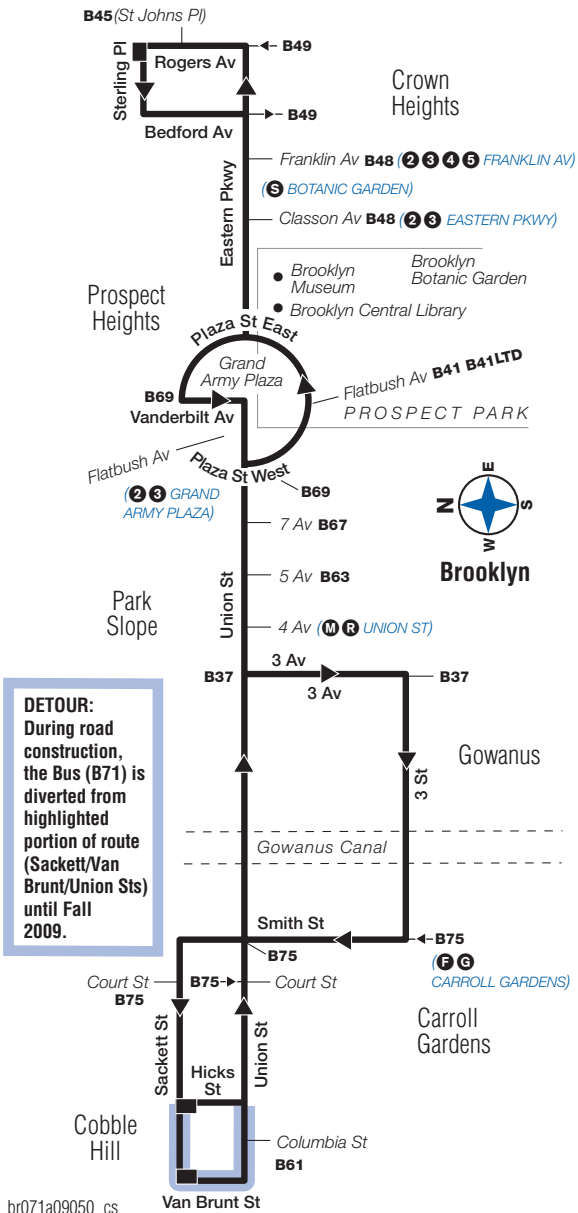

B71 LEGEND

■ Terminal

B41 Bus Transfer Point

ⓕ Subway Connection

♿ For subway and rail station accessibility, please see The Map, subway timetables, www.mta.info, or www.tripplanner.mta.info.

For travel information, call 718-330-1234
or visit www.mta.info