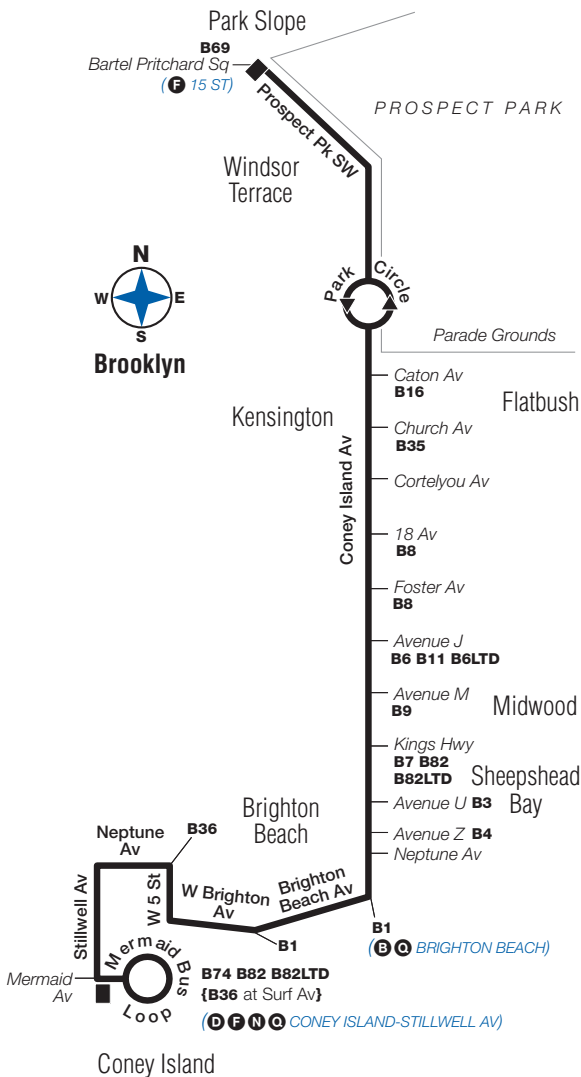

br068a10328_cs

B68 LEGEND

Terminal

Bus Transfer Point

STATION NAME
Subway Connection

For subway and rail station accessibility, please see The Map, subway timetables, or www.mta.info.

For Accessible subway stations, travel directions and other information:

Call 511 or visit www.mta.info