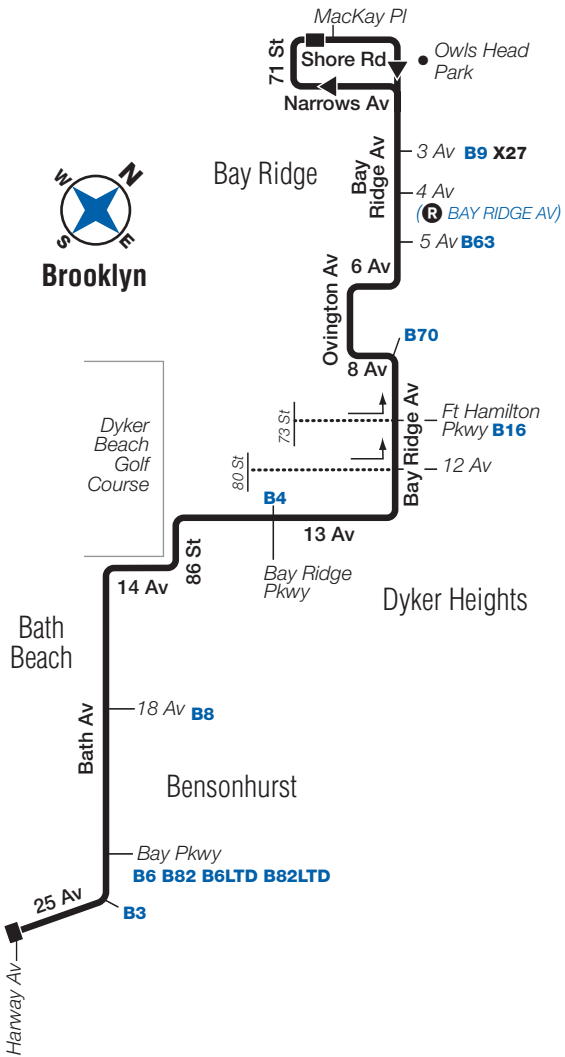

br064a10328_cs

B64 LEGEND

■ Terminal

(R) STATION NAME
Subway Connection

B70 Bus Transfer Point

X27 Express Bus

..... Supplemental Service
School Days (early PM)

♿ For subway and rail station accessibility, please see The Map, subway timetables, or www.mta.info.

For Accessible subway stations, travel directions
and other information:

Call 511 or visit www.mta.info