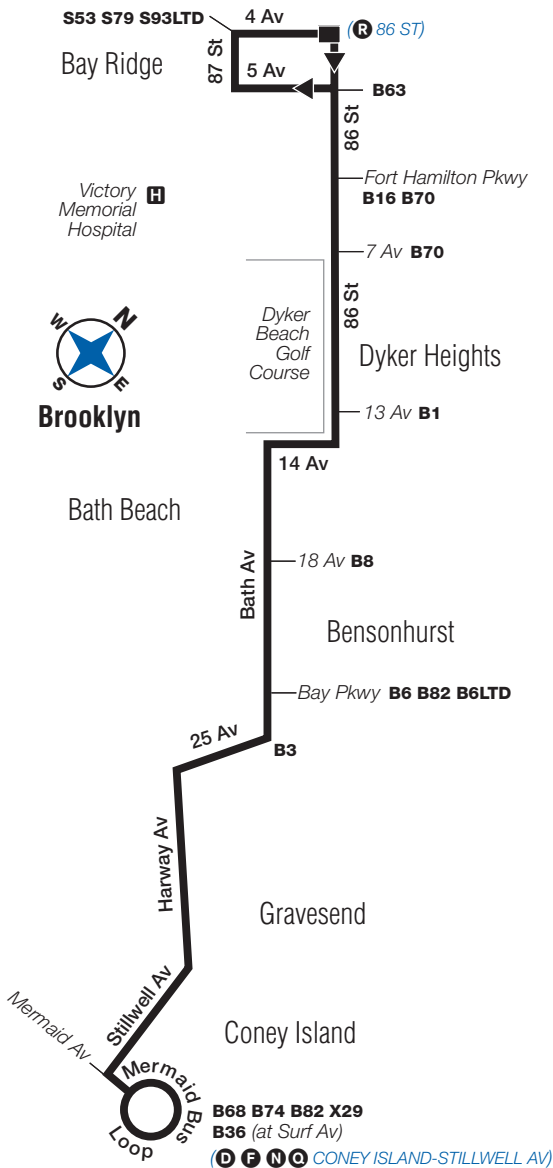

B64 LEGEND

- Terminal
- **B70** Bus Transfer Point
- (R STATION NAME)
  Subway Connection

br064a09078_cs

For subway and rail station accessibility, please see The Map, subway timetables, www.mta.info, or www.tripplanner.mta.info.

**For travel information, call 718-330-1234
or visit www.mta.info**