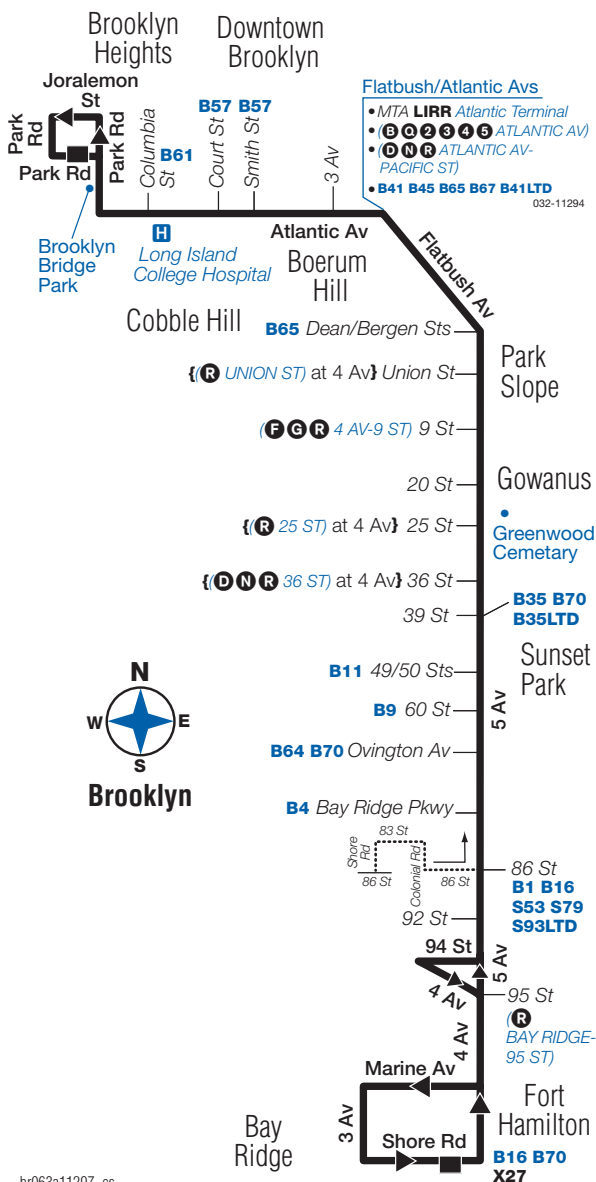

br063a11297_cs

B63 MAP LEGEND

Local/Limited/SBS Bus Transfers: shown in bold blue type.

Express Bus Transfers: shown in bold black type.

■ Terminal

(R) STATION NAME

Subway Connection

MTA **LIRR** Railroad Station

..... Supplemental Service School Days (early PM)

● Point of Interest

For Accessible subway stations, travel directions and other information:

Call 511 or visit www.mta.info