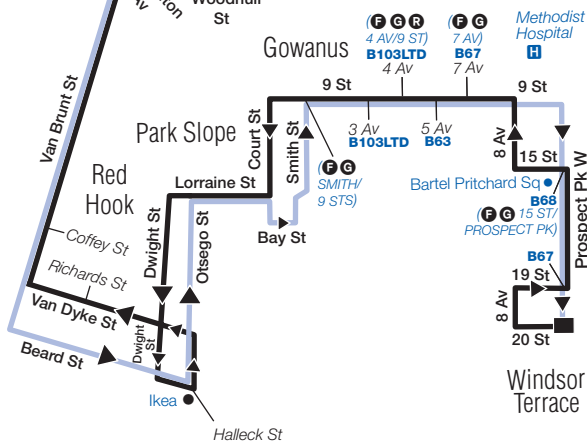

# DOWNTOWN BROOKLYN AREA DETAIL

Customers using a MetroCard and transferring between the B61 and B62 will get an additional transfer to or from connecting bus routes.

See Downtown Brooklyn Area Detail

## B61 Sunday service to Windsor Terrace, cont.

Dwntwn Bklyn Smith St/ Livingston St	Dwntwn Bklyn Atlantic Av/ Hicks St	Red Hook Ikea Beard/Otsego Sts	Park Slope 5 Av/ 9 St	Windsor Terrace 19 St/ Prospect Pk W
6:49	6:56	7:08	7:26	7:36
7:04	7:11	7:23	7:40	7:49
7:19	7:26	7:38	7:54	8:03
7:34	7:41	7:52	8:08	8:17
7:49	7:56	8:07	8:23	8:32
8:06	8:13	8:24	8:40	8:49
8:25	8:32	8:43	8:59	9:08
8:45	8:52	9:03	9:19	9:28
9:05	9:12	9:23	9:39	9:47
9:25	9:32	9:43	9:57	10:05
9:45	9:52	10:03	10:17	10:25
10:05	10:12	10:23	10:37	10:45
10:25	10:32	10:43	10:57	11:05
10:45	10:52	11:03	11:15	11:23
11:05	11:12	11:23	11:35	11:43
11:25	11:32	11:43	11:55	12:03
11:45	11:52	12:03	12:15	12:23

br061/JG/7/3/2011//411473/411474/411475//C1/6/392-2011NW

NOTE: The B61 serves IKEA in both directions.

## B61 MAP LEGEND

- Local/Limited/Select buses are denoted in bold blue type.
- Terminal
- Southbound Service
- (4 STATION NAME)
- Shoppers' Mall and Transit Way
- Point of Interest

For subway and rail station accessibility, please see The Map, subway timetables, or www.mta.info.