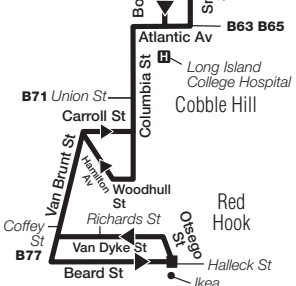

B61 LEGEND

- Terminal
- (L STATION NAME) Subway Connection
- B51 Bus Transfer Point
- MTA LIRR Railroad Station

br061a09182_cs

For subway and rail station accessibility, please see The Map, subway timetables, www.mta.info, or www.tripplanner.mta.info.

For travel information, call 718-330-1234 or visit www.mta.info