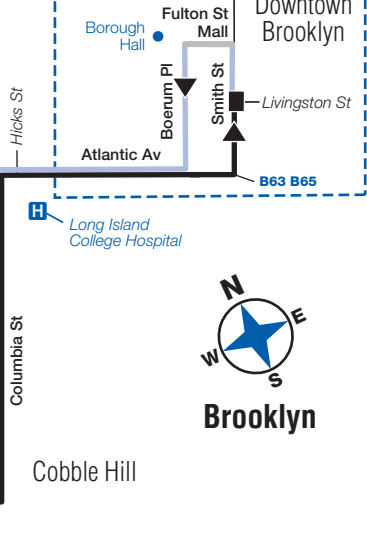

# DOWNTOWN BROOKLYN AREA DETAIL

Customers using a MetroCard and transferring between the B61 and B62 will get an additional transfer to or from connecting bus routes.

See Downtown Brooklyn Area Detail

## B61 MAP LEGEND

- Local/Limited/Select buses are denoted in bold blue type.
- Terminal
- Southbound Service
- (4 STATION NAME)
- Shoppers' Mall and Transit Way
- Point of Interest

For subway and rail station accessibility, please see The Map, subway timetables, or www.mta.info.