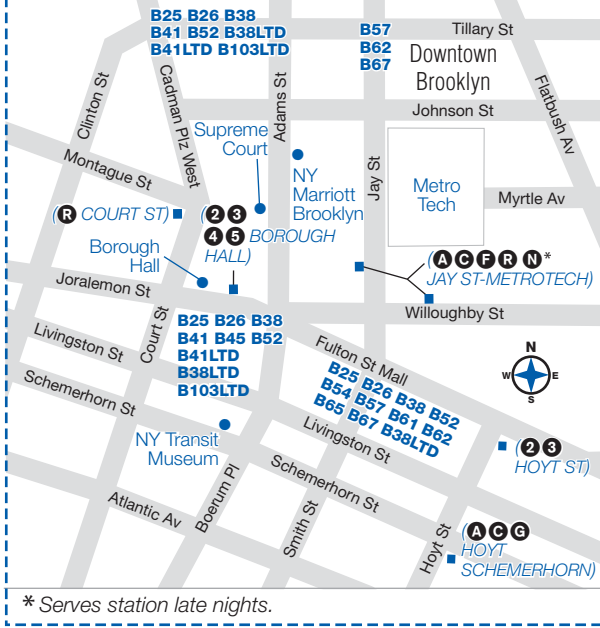

**B61 Sunday Service**

From Windsor Terrace to Downtown Brooklyn

Windsor Terrace 19 St/ Prospect Pk W	Park Slope 5 Av/ 9 St	Red Hook Ikea Beard/Otsego Sts	Dwntwn Bklyn Atlantic Av/ Hicks St	Dwntwn Bklyn Smith St/ Livingston St
11:40	11:49	12:01	12:10	12:15
12:00	12:08	12:19	12:28	12:33
12:20	12:28	12:39	12:48	12:53
12:40	12:48	12:59	1:08	1:13
1:00	1:08	1:19	1:28	1:33
1:20	1:28	1:39	1:48	1:53
1:40	1:48	1:59	2:08	2:13
2:00	2:08	2:19	2:28	2:33
2:20	2:28	2:39	2:48	2:53
2:40	2:48	2:59	3:08	3:13
3:00	3:08	3:19	3:28	3:33
3:20	3:28	3:39	3:48	3:53
3:40	3:48	3:59	4:08	4:13
4:00	4:08	4:19	4:28	4:33
4:20	4:28	4:39	4:48	4:53
4:40	4:48	4:59	5:08	5:13
5:00	5:08	5:19	5:28	5:33
5:20	5:28	5:39	5:48	5:53
5:40	5:48	5:59	6:08	6:13

# DOWNTOWN BROOKLYN AREA DETAIL

Customers using a MetroCard and transferring between the B61 and B62 will get an additional transfer to or from connecting bus routes.

See Downtown Brooklyn Area Detail

## B61 MAP LEGEND

- Local/Limited/Select buses are denoted in bold blue type.
- Terminal
- Southbound Service
- (4 STATION NAME)
- Shoppers' Mall and Transit Way
- Point of Interest

For subway and rail station accessibility, please see The Map, subway timetables, or www.mta.info.