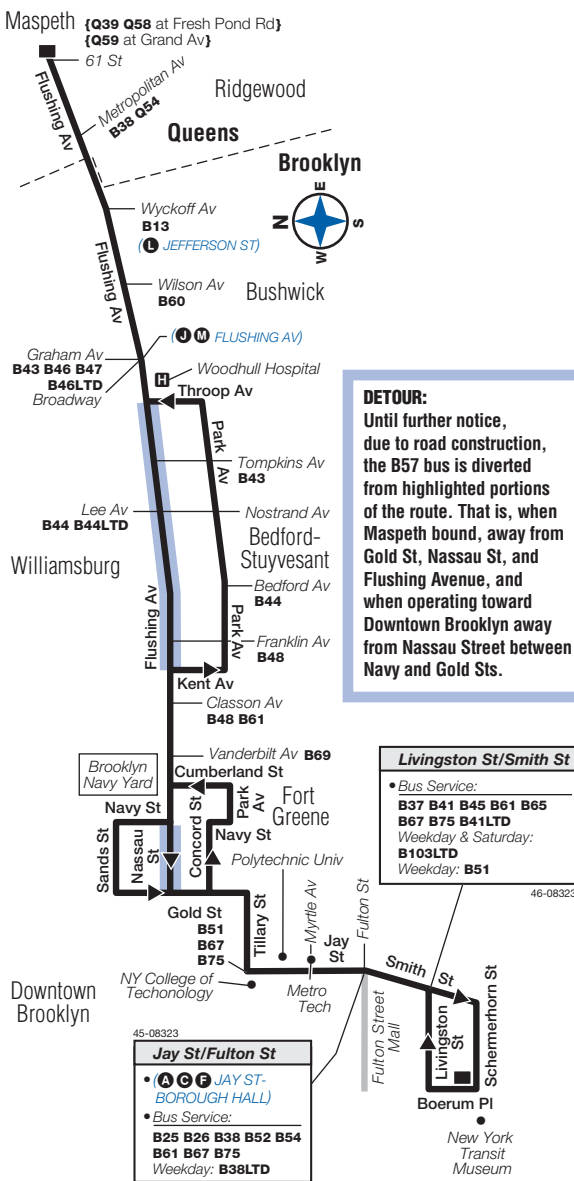

B57 LEGEND

- Terminal
- (J) STATION NAME
  Subway Connection
- **B43** Bus Transfer Point
- Shoppers' Mall and Transit Way

For subway and rail station accessibility, please see The Map, subway timetables, www.mta.info, or www.tripplanner.mta.info.

**For travel information, call 718-330-1234
or visit www.mta.info**