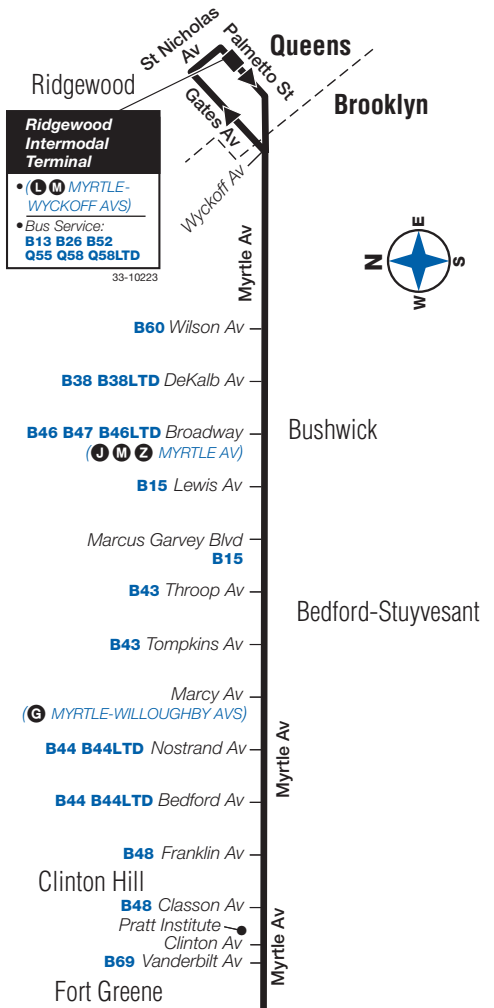

B54 LEGEND

- Terminal
- (M STATION NAME) Subway Connection
- B15 Bus Transfer Point
- Shoppers' Mall and Transit Way

For subway and rail station accessibility, please see The Map, subway timetables, or www.mta.info.

For Accessible subway stations, travel directions and other information:

Call 511 or visit www.mta.info

br054a11031_cs