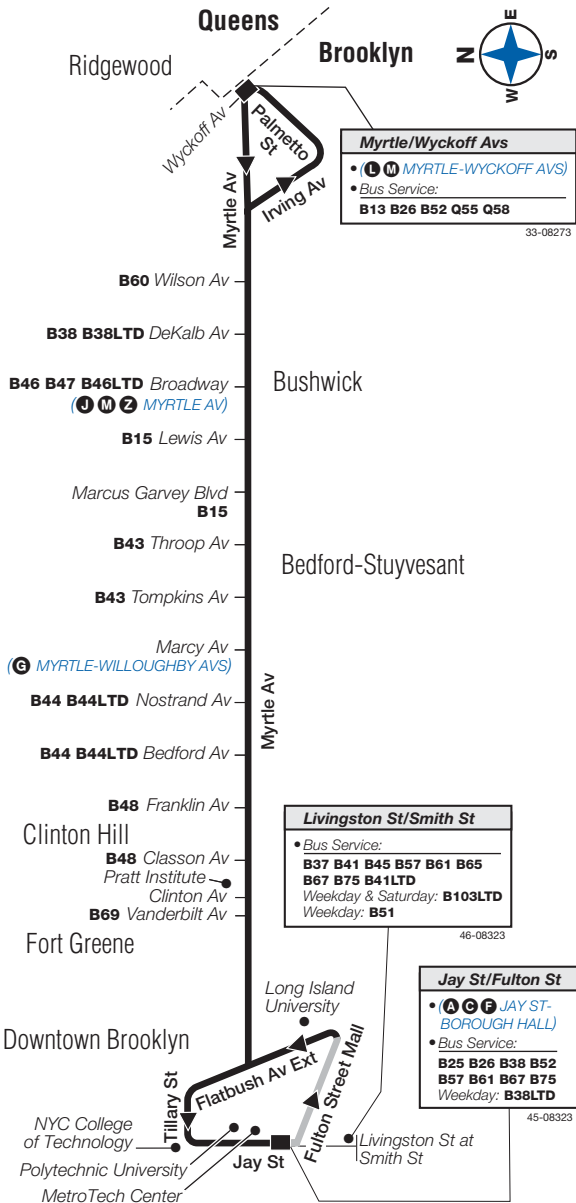

B54 LEGEND

Terminal

(M) STATION NAME
Subway Connection

B15 Bus Transfer Point

Shoppers' Mall
and Transit Way

For subway and rail station accessibility, please see The Map, subway timetables, www.mta.info, or www.triplanner.mta.info.

**For travel information, call 718-330-1234
or visit www.mta.info**