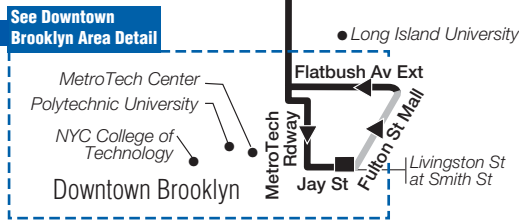

B54 LEGEND

- Terminal
- (M STATION NAME) Subway Connection
- B15 Bus Transfer Point
- Shoppers' Mall and Transit Way

For subway and rail station accessibility, please see The Map, subway timetables, or www.mta.info.

For Accessible subway stations, travel directions and other information:

Call 511 or visit www.mta.info

br054a11031_cs