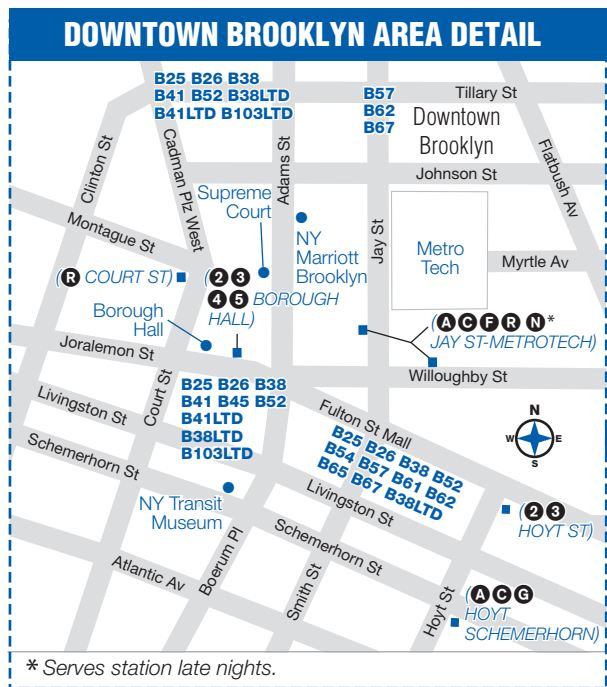

B54 Sunday service to Ridgewood, Queens, cont.

Downtown Bklyn MetroTech Center	Fort Greene Myrtle Av/ Vanderbilt Av	Fort Greene Myrtle Av/ Nostrand Av	Bushwick Myrtle Av/ Broadway	Ridgewood Intermodal Terminal
7:50	8:04	8:12	8:20	8:29
8:05	8:19	8:27	8:35	8:44
8:20	8:34	8:42	8:50	8:59
8:35	8:49	8:57	9:05	9:14
8:50	9:04	9:12	9:20	9:29
9:05	9:19	9:27	9:35	9:43
9:20	9:34	9:42	9:48	9:56
9:35	9:46	9:54	10:00	10:08
9:50	10:01	10:09	10:15	10:23
10:05	10:16	10:24	10:30	10:38
10:20	10:31	10:39	10:45	10:53
10:35	10:46	10:54	11:00	11:08
10:50	11:01	11:09	11:15	11:23
11:05	11:16	11:24	11:30	11:38
11:20	11:31	11:39	11:45	11:53
11:35	11:46	11:54	12:00	12:08
11:50	12:01	12:07	12:13	12:21

br054/FP/7/3/2011//411424/411425/411426//C1/7/452-NWVO

ad_dbklyn_11146