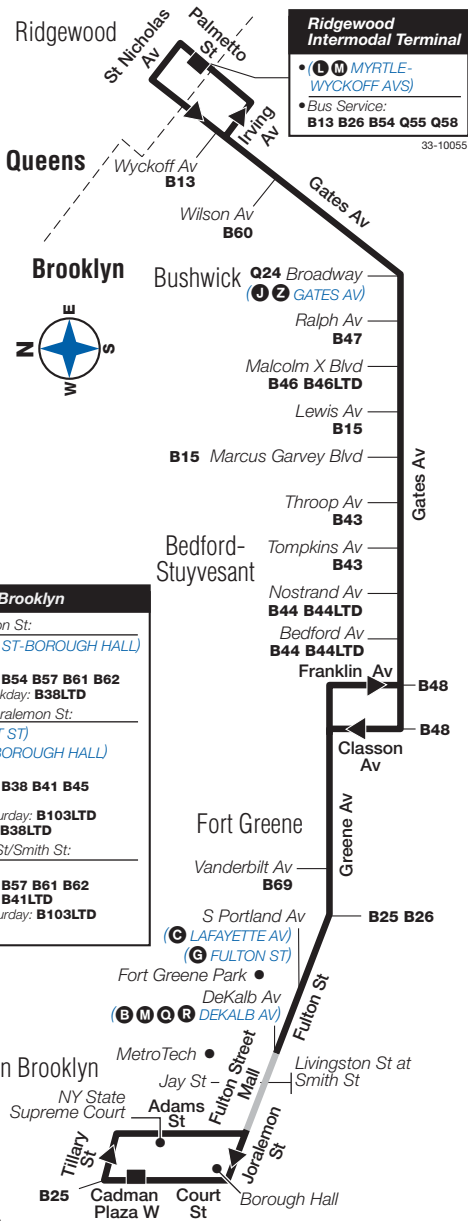

Ridgewood Intermodal Terminal

- (L M) MYRTLE-WYCKOFF AVS)
- Bus Service: B13 B26 B54 Q55 Q58

33-10055

31-09285

Downtown Brooklyn

At Jay St/Fulton St:

- (A C F) JAY ST-BOROUGH HALL)
- Bus Service: B25 B26 B38 B54 B57 B61 B62 B67 B75 Weekday: B38LTD

At Court St/Joralemon St:

- (M R) COURT ST)
- (2 3 4 5) BOROUGH HALL)
- Bus Service: B25 B26 B37 B38 B41 B45 B41LTD Weekday & Saturday: B103LTD Weekday: B51 B38LTD

At Livingston St/Smith St:

- Bus Service: B37 B41 B45 B57 B61 B62 B65 B67 B75 B41LTD Weekday & Saturday: B103LTD Weekday: B51

br052a10055_cs

B52 LEGEND

- Terminal
- (A) STATION NAME) Subway Connection
- B44 Bus Transfer Point
- Shoppers' Mall and Transit Way

For subway and rail station accessibility, please see The Map, subway timetables, www.mta.info, or www.tripplanner.mta.info.

For travel information, call 718-330-1234 or visit www.mta.info