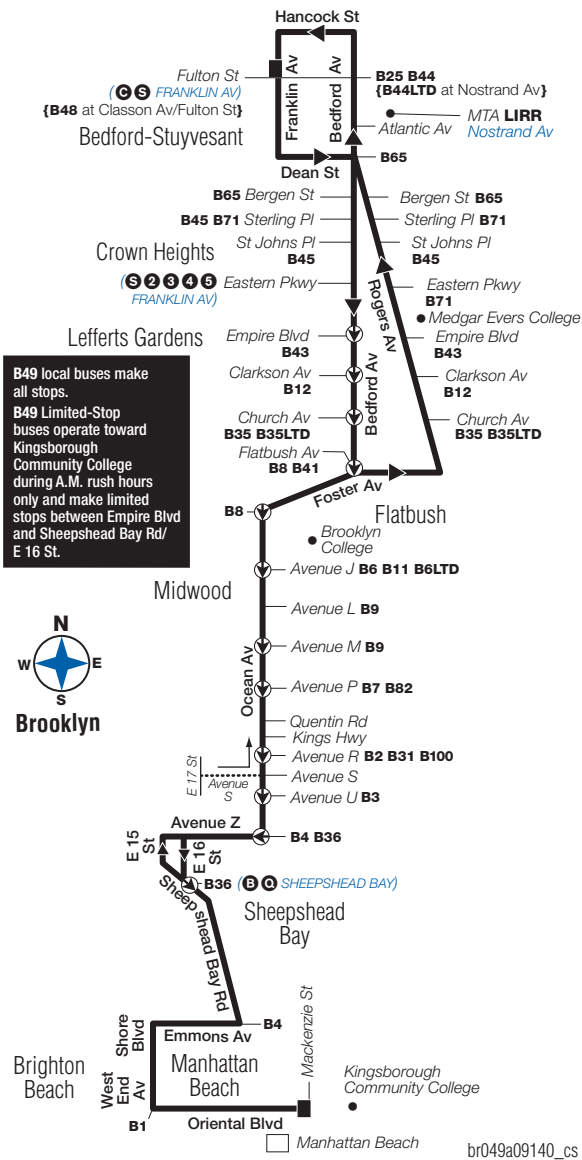

B49 local buses make all stops.
B49 Limited-Stop buses operate toward Kingsborough Community College during A.M. rush hours only and make limited stops between Empire Blvd and Sheepshead Bay Rd/ E 16 St.

br049a09140_cs

B49 LEGEND

- Terminal
- (C STATION NAME) Subway Connection
- MTA LIRR Railroad Station
- B35 Bus Transfer Point
- Limited-Stop
- Stops in direction indicated
- Supplemental Service School Days (early PM)

For subway and rail station accessibility, please see The Map, subway timetables, www.mta.info, or www.tripplanner.mta.info.

For travel information, call 718-330-1234 or visit www.mta.info