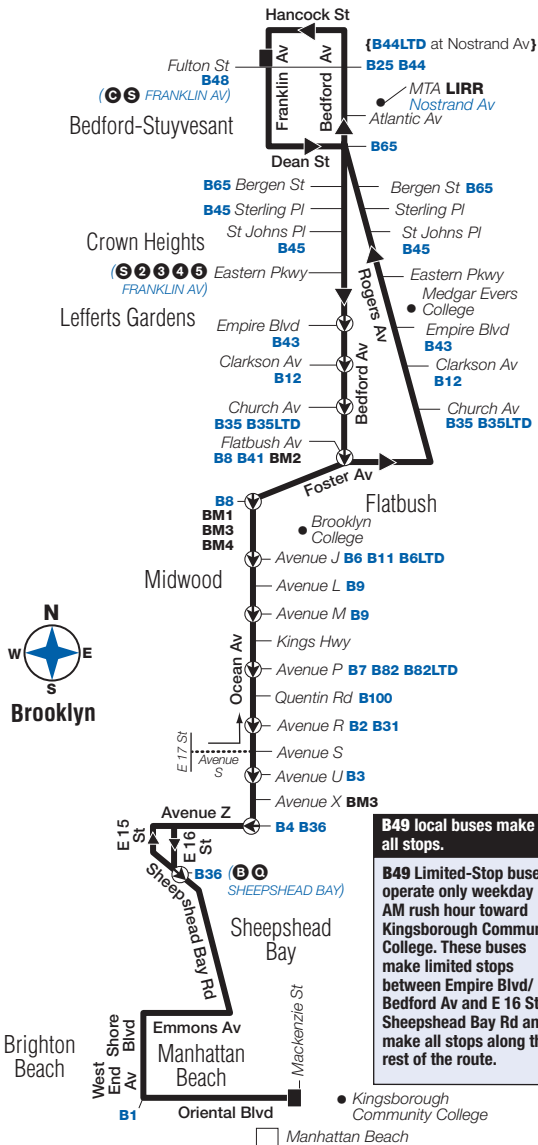

br049a10364_cs

B49 LEGEND

- Terminal
- ..... Supplemental Service School Days (early PM)
- (C) STATION NAME Subway Connection
- MTA LIRR Railroad Station
- Bus Transfer Point
- BM3 Express Bus
- Limited-Stop
- ➔ Stops in direction indicated

For subway and rail station accessibility, please see The Map, subway timetables, or www.mta.info.

For Accessible subway stations, travel directions and other information:

Call 511 or visit www.mta.info