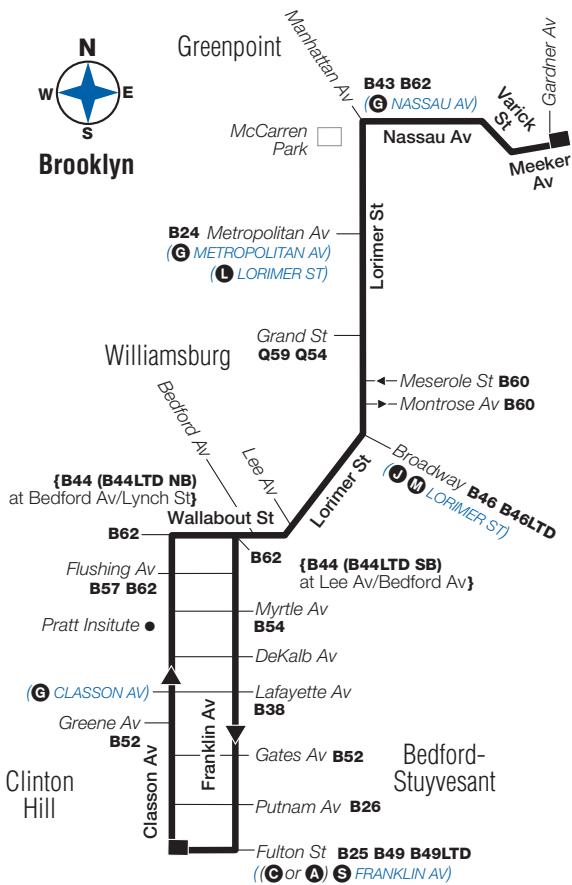

Brooklyn

br048a10158_cs

B48 LEGEND

■ Terminal

B62 Bus Transfer Point

(**G** STATION NAME)
Subway Connection

(NB) North-bound

(SB) South-bound

♿ For subway and rail station accessibility, please see The Map, subway timetables, www.mta.info, or www.tripplanner.mta.info.

For travel information, call 718-330-1234
or visit www.mta.info