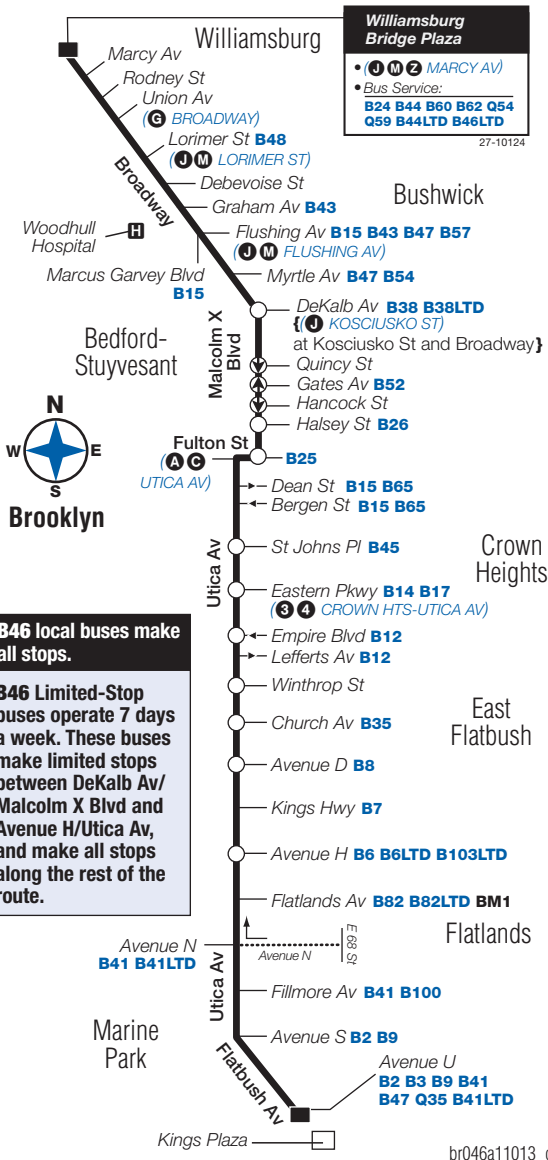

B46 local buses make all stops.

B46 Limited-Stop buses operate 7 days a week. These buses make limited stops between DeKalb Av/ Malcolm X Blvd and Avenue H/Utica Av, and make all stops along the rest of the route.