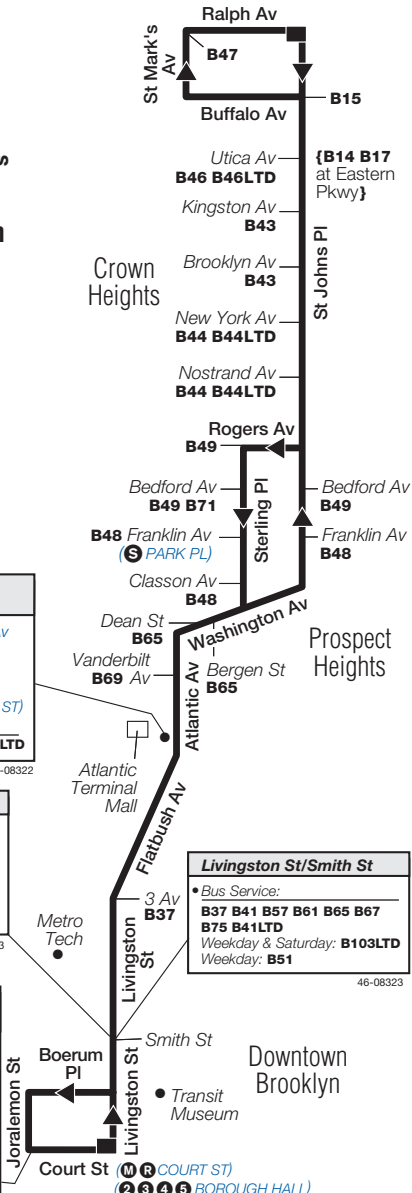

Brooklyn

Crown Heights

St Johns Pl

Prospect Heights

Downtown Brooklyn

**Flatbush/
Atlantic Aves**

- MTA **LIRR Flatbush Av**
- **(B Q 2 3 4 5)**
  ATLANTIC AV
- **(D M N R)**
  ATLANTIC AV-PACIFIC ST
- *Bus Service:*
  B41 B63 B65 B67 B41LTD

32-08322

Jay St/Fulton St

- **(A C F)** *JAY ST-BOROUGH HALL*
- *Bus Service:*
  **B25 B26 B38 B52 B54
  B57 B61 B67 B75**
  Weekday: **B38LTD**

45-08323

**Court St/
Joralemon St**

- **(M R)** *COURT ST*
- **(2 3 4 5)**
  BOROUGH HALL
- *Bus Service:*
  **B25 B26 B37 B38
  B41 B52 B41LTD**
  Weekday & Saturday:
  B103LTD
  Weekday: **B51 B38LTD**

44-08323

Livingston St/Smith St

- *Bus Service:*
  **B37 B41 B57 B61 B65 B67
  B75 B41LTD**
  Weekday & Saturday: **B103LTD**
  Weekday: **B51**

46-08323

B45 LEGEND

- Terminal
- **B71** Bus Transfer Point
- **(A STATION NAME)** MTA **LIRR Railroad Station**
- **(2 3 4 5)** Subway Connection

For subway and rail station accessibility, please see The Map, subway timetables, www.mta.info, or www.tripplanner.mta.info.

**For travel information, call 718-330-1234
or visit www.mta.info**

br045a09084_cs