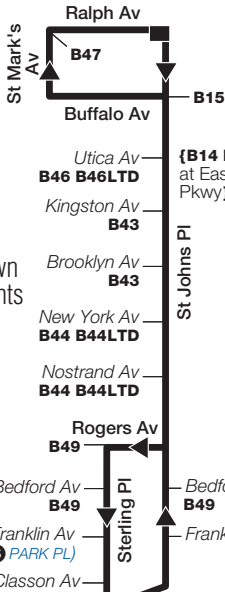

Brooklyn

Crown Heights

St Johns Pl

Prospect Heights

Downtown Brooklyn

Metro Tech

Livingston St/Smith St	
• Bus Service:	
	B41 B57 B61 B62 B65
	B67 B41LTD
	Weekday & Saturday:
	B103LTD

46-10124

Transit Museum

Joralemon St

Boerum Pl

Court St (R COURT ST)
(2 3 4 5 BOROUGH HALL)

32-10124

Flatbush/Atlantic Aves	
• MTA LIRR Flatbush Av	
• (B Q 2 3 4 5 ATLANTIC AV)	
• (D N R ATLANTIC AV-PACIFIC ST)	
• Bus Service:	
	B41 B63 B65 B67 B41LTD

Court St/ Joralemon St	
• (R COURT ST)	
• (2 3 4 5 BOROUGH HALL)	
• Bus Service:	
	B25 B26 B38
	B41 B52 B41LTD
	Weekday & Saturday:
	B103LTD
	Weekday: B38LTD

44-10131

br045a10154_cs

B45 LEGEND

- Terminal
- B43 Bus Transfer Point
- (2 STATION NAME) MTA LIRR Railroad Station
- Subway Connection

For subway and rail station accessibility, please see The Map, subway timetables, www.mta.info, or www.triplanner.mta.info.

For travel information, call 718-330-1234
or visit www.mta.info