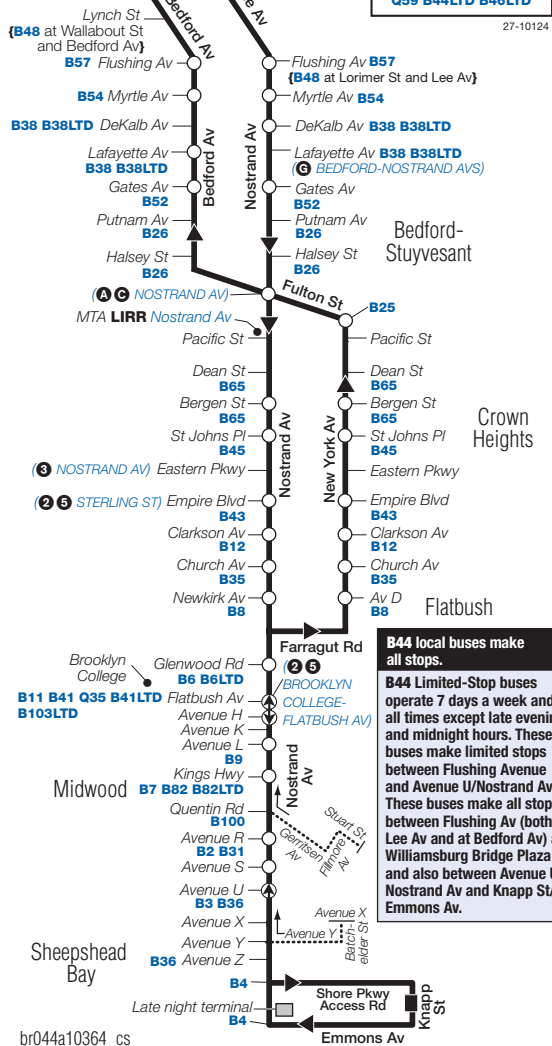

Brooklyn

Williamsburg Bridge Plaza

- (J M Z) **MARCY AV**
- **Bus Service:**
  B24 B46 B60 B62 Q54
  Q59 B44LTD B46LTD

27-10124

B44 local buses make all stops.

B44 Limited-Stop buses operate 7 days a week and at all times except late evening and midnight hours. These buses make limited stops between Flushing Avenue and Avenue U/Nostrand Av. These buses make all stops between Flushing Av (both at Lee Av and at Bedford Av) and Williamsburg Bridge Plaza and also between Avenue U/Nostrand Av and Knapp St/Emmons Av.

br044a10364_cs

B44 LEGEND

- Terminal
- Late Night Terminal
- (A) STATION NAME
- MTA **LIRR**
- Railroad Station
- **B26** Bus Transfer Point
- Limited Stop
- ➡ Stops in direction indicated
- ..... Supplemental Service School Days (early PM)

♿ For subway and rail station accessibility, please see The Map, subway timetables, or www.mta.info.

For Accessible subway stations, travel directions and other information:

Call 511 or visit www.mta.info