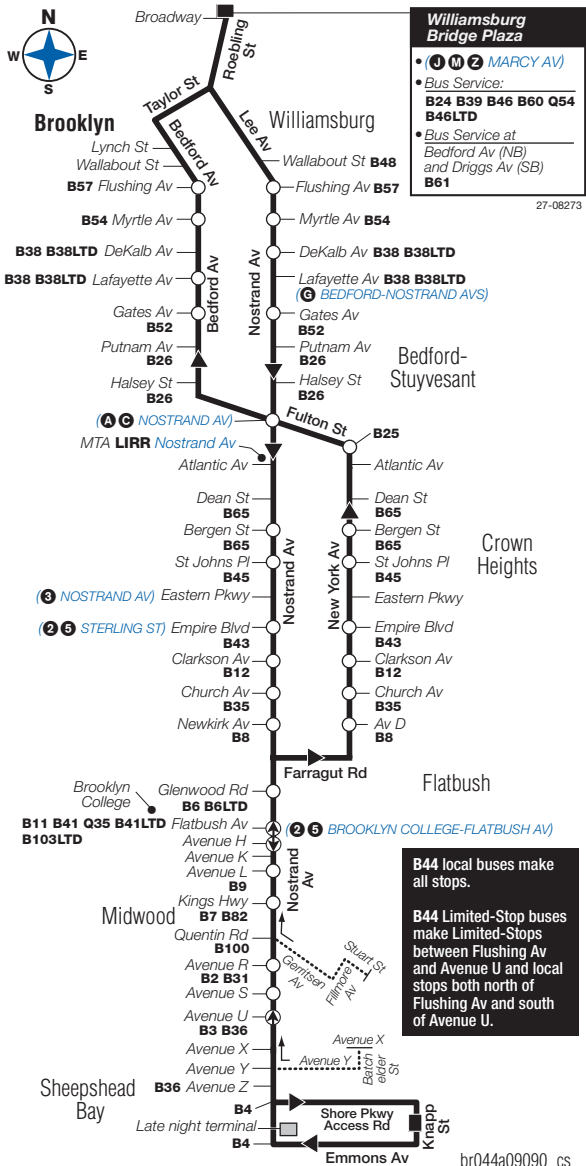

Williamsburg Bridge Plaza

- (J M Z) MARCY AV
- Bus Service: B24 B39 B46 B60 Q54 B46LTD
- Bus Service at Bedford Av (NB) and Driggs Av (SB) B61

27-08273

B44 local buses make all stops.

B44 Limited-Stop buses make Limited-Stops between Flushing Av and Avenue U and local stops both north of Flushing Av and south of Avenue U.

br044a09090_cs

B44 LEGEND

- Terminal
- Late Night Terminal
- (A) STATION NAME Subway Connection
- MTA LIRR Railroad Station
- Limited Stop
- Stops in direction indicated
- ..... Supplemental Service School Days (early PM)
- ⬛ B26 Bus Transfer Point

For subway and rail station accessibility, please see The Map, subway timetables, www.mta.info, or www.tripplanner.mta.info.

For travel information, call 718-330-1234 or visit www.mta.info