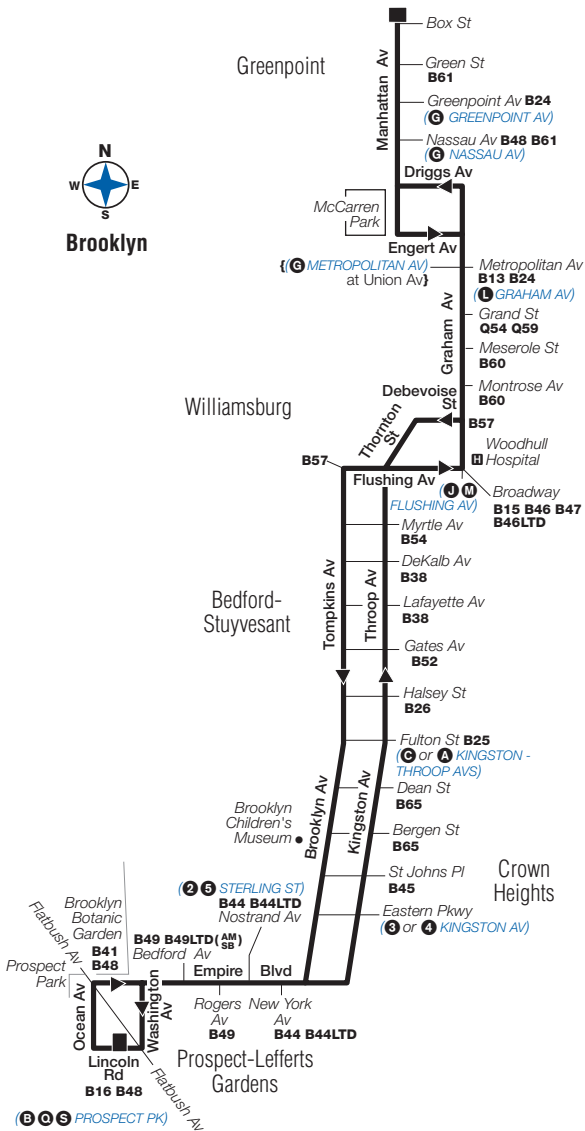

Brooklyn

br043a09124_cs

B43 LEGEND

Terminal

B45 Bus Transfer Point

(G STATION NAME)
Subway Connection

(SB) South-bound

For subway and rail station accessibility, please see The Map, subway timetables, www.mta.info, or www.triplanner.mta.info.

For travel information, call 718-330-1234
or visit www.mta.info