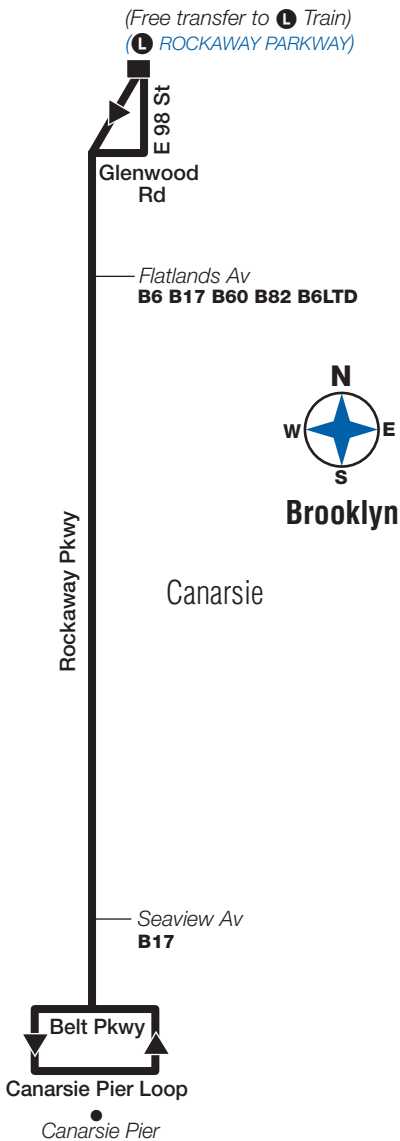

br042a09061_cs

B42 LEGEND

Terminal

Bus Transfer Point

(L) *STATION NAME*

Subway Connection

For subway and rail station accessibility, please see The Map, subway timetables, or www.mta.info.

**For Accessible subway stations, travel directions
and other information:**

Call 511 or visit www.mta.info