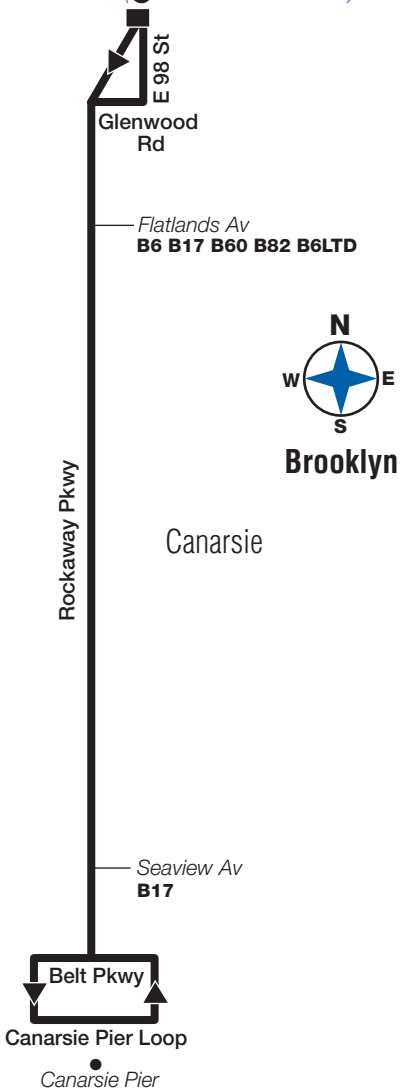

(Free transfer to **L** Train)
(**L** ROCKAWAY PARKWAY)

br042a09061_cs

B42 LEGEND

Terminal

B6 Bus Transfer Point

(**L** STATION NAME)

Subway Connection

For subway and rail station accessibility, please see The Map, subway timetables, www.mta.info, or www.triplanner.mta.info.

For travel information, call 718-330-1234
or visit www.mta.info