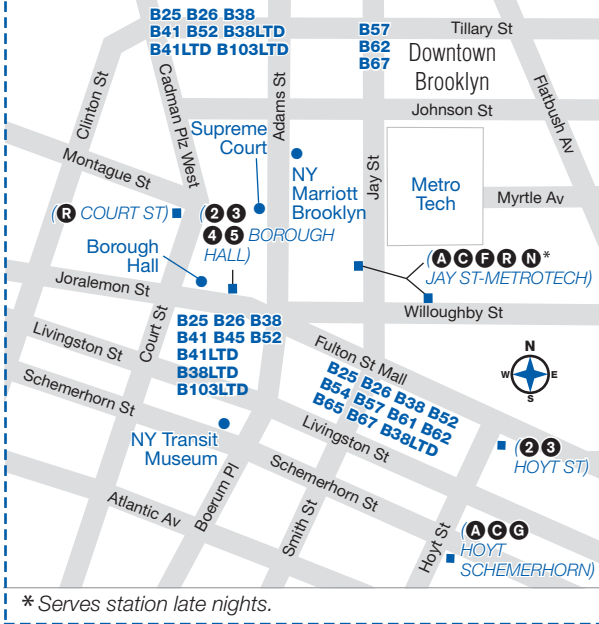

**B41 Sunday local service to
Kings Plaza or Bergen Beach, cont.**

Dwnt Bklyn Cadmn Plz W/ Tillary St	LIRR Sta Flatbush Av/ Atlantic Av	Flatbush Flatbush Av/ Ocean Av	Flatbush Flatbush Av/ Nostrand Av	Midwood Flatbush Av/ Kings Hwy	Kings Plaza Flatbush Av/ Av U	Bergen Bch Vetrms Av/ E 71 St
10:36	10:46	10:55	11:13	11:19	11:26	—
10:46	10:56	11:05	11:23	11:29	11:36	—
10:56	11:06	11:15	11:33	11:39	—	11:46
11:06	11:15	11:24	11:42	11:48	11:55	—
11:16	11:25	11:34	11:52	11:58	12:05	—
11:28	11:37	11:46	12:04	12:10	—	12:17
11:40	11:49	11:58	12:16	12:22	12:29	—
11:52	12:01	12:10	12:28	12:34	12:41	—

DOWNTOWN BROOKLYN AREA DETAIL

* Serves station late nights.

ad_dbklyn_11146

See Downtown Brooklyn Area Detail

32-10124

Flatbush/Atlantic Aves

- MTA LIRR Flatbush Av
- (B, C, 2, 3, 4, 5) ATLANTIC AV
- (D, N, R) ATLANTIC AV-PACIFIC ST
- Bus Service: B45 B63 B65 B67

- Tillary St and Flatbush Av/Livingston St
- Flatbush Av/Avenue P and E 71 St
- Flatbush Av/Avenue P and Kings Plaza

br041a11031_cs

B41 LEGEND

- Terminal
- (A) STATION NAME Subway Connection
- Limited Stop
- ➔ Stops in direction indicated
- (SB) South-bound
- Bus Transfer Point
- BM1 Express Bus
- MTA LIRR Railroad Station
- Shoppers' Mall and Transit Way
- Supplemental Service School Days (early PM)