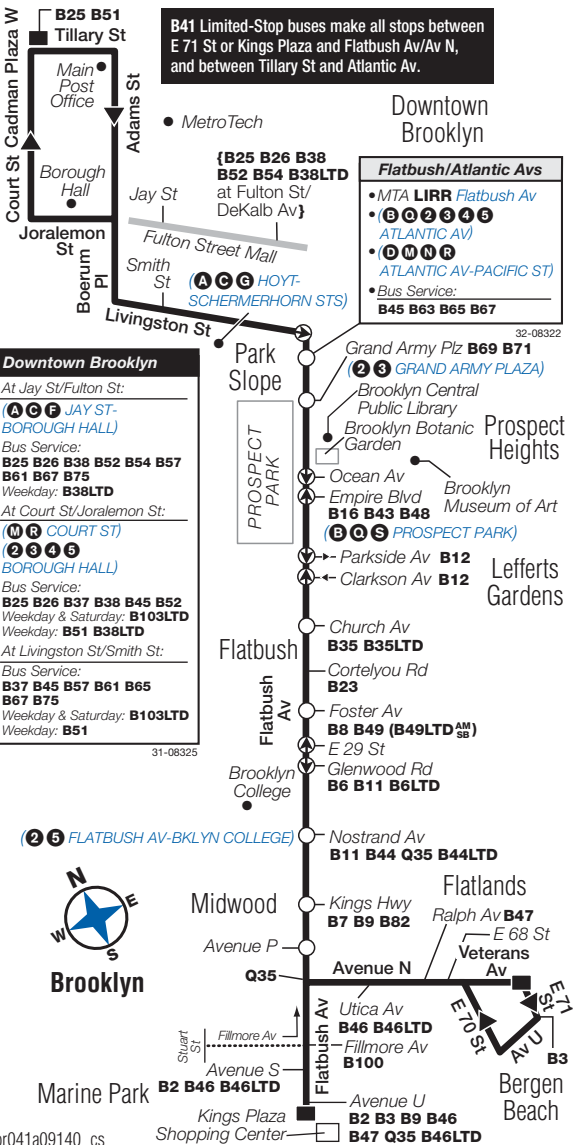

B41 LEGEND

- Terminal
- Limited Stop
- ➔ Stops in direction indicated
- **(A) STATION NAME** Subway Connection
- Limited Stop
- ➔ Stops in direction indicated
- **B44** Bus Transfer Point
- MTA **LIRR Railroad Station**
- Shoppers' Mall and Transit Way
- ..... Supplemental Service School Days (early PM)
- **(SB)** South-bound

For subway and rail station accessibility, please see The Map, subway timetables, www.mta.info, or www.triplanner.mta.info.

For travel information, call 718-330-1234 or visit www.mta.info