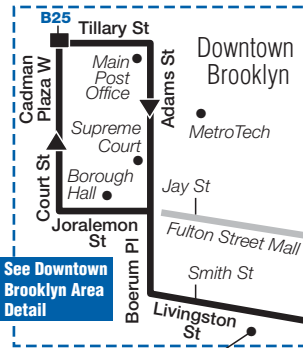

DOWNTOWN BROOKLYN AREA DETAIL

* Serves station late nights.

ad_dbklyn_11146

See Downtown Brooklyn Area Detail

32-10124

Flatbush/Atlantic Aves

- MTA LIRR Flatbush Av
- (B, C, 2, 3, 4, 5) ATLANTIC AV
- (D, N, R) ATLANTIC AV-PACIFIC ST
- Bus Service: B45 B63 B65 B67