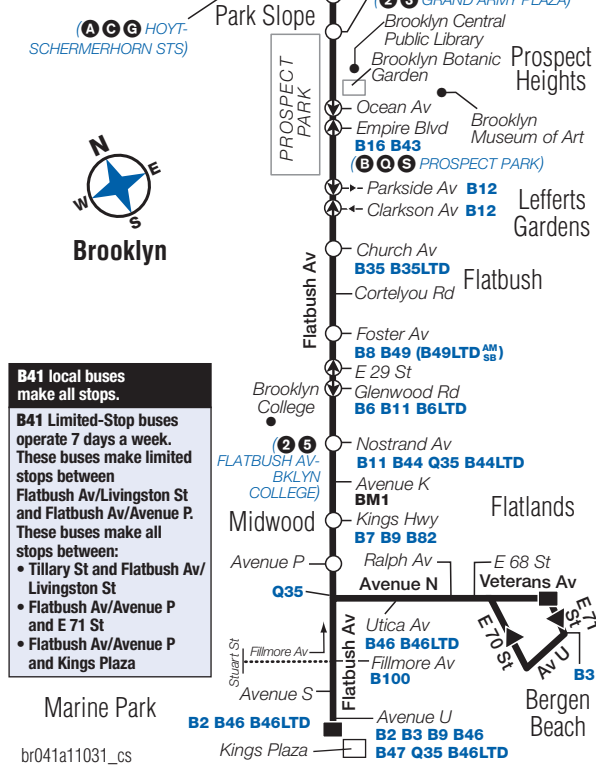

DOWNTOWN BROOKLYN AREA DETAIL

* Serves station late nights.

ad_dbklyn_11146

See Downtown Brooklyn Area Detail

32-10124

Flatbush/Atlantic Aves

- MTA LIRR Flatbush Av
- (B, C, 2, 3, 4, 5) ATLANTIC AV
- (D, N, R) ATLANTIC AV-PACIFIC ST
- Bus Service: B45 B63 B65 B67

- Tillary St and Flatbush Av/Livingston St
- Flatbush Av/Avenue P and E 71 St
- Flatbush Av/Avenue P and Kings Plaza

br041a11031_cs

B41 LEGEND

- Terminal
- (A) STATION NAME Subway Connection
- Limited Stop
- ➔ Stops in direction indicated
- (SB) South-bound
- Bus Transfer Point
- BM1 Express Bus
- MTA LIRR Railroad Station
- Shoppers' Mall and Transit Way
- Supplemental Service School Days (early PM)