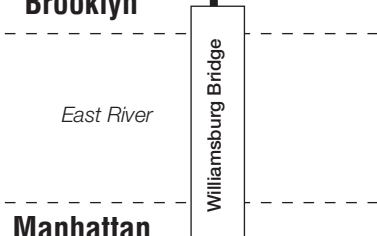

Williamsburg Bridge Plaza

- (J M Z *MARCY AV*)
- *Bus Service:*
  B24 B44 B46 B60 Q54 Q59
  B44LTD B46LTD
- *Bus Service at Bedford Av (NB) and Driggs Av (SB)*
  B61

27-09098

Williamsburg

Brooklyn

East River

Manhattan

Delancey St

Essex St

M9 M14

(F *DELANCEY ST*)

(J M Z *ESSEX ST*)

Tenement Museum

Lower East Side

M15 M15LTD Allen St

br039a09126_cs

B39 LEGEND

Terminal

M15 Bus Transfer Point

(J *STATION NAME*)
Subway Connection

For subway and rail station accessibility, please see The Map, subway timetables, www.mta.info, or www.triplanner.mta.info.

For travel information, call 718-330-1234
or visit www.mta.info