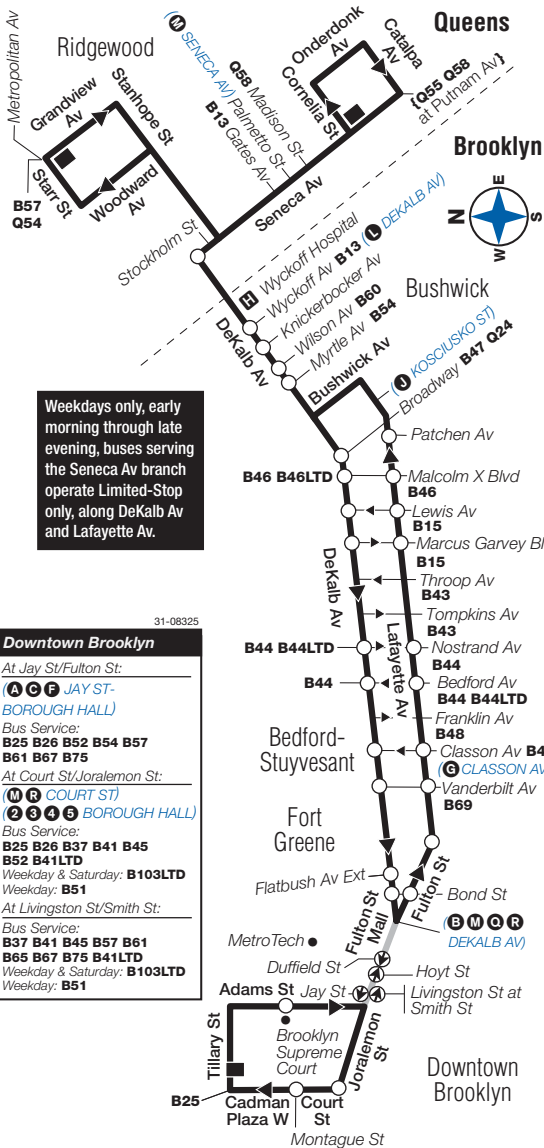

Weekdays only, early morning through late evening, buses serving the Seneca Av branch operate Limited-Stop only, along DeKalb Av and Lafayette Av.

31-08325

Downtown Brooklyn	
At Jay St/Fulton St:	
• (A C F JAY ST-BOROUGH HALL)	
• Bus Service:	B25 B26 B52 B54 B57 B61 B67 B75
At Court St/Joralemon St:	
• (M R COURT ST)	
• (2 3 4 5 BOROUGH HALL)	
• Bus Service:	B25 B26 B37 B41 B45 B52 B41LTD
Weekday & Saturday:	B103LTD
Weekday:	B51
At Livingston St/Smith St:	
• Bus Service:	B37 B41 B45 B57 B61 B65 B67 B75 B41LTD
Weekday & Saturday:	B103LTD
Weekday:	B51

br038a09082_cs3

B38 LEGEND

- Terminal
- (G STATION NAME) Subway Connection
- Shoppers' Mall and Transit Way
- **B57** Bus Transfer Point
- Limited Stop
- ➔ Stops in direction indicated

For subway and rail station accessibility, please see The Map, subway timetables, www.mta.info, or www.tripplanner.mta.info.

**For travel information, call 718-330-1234
or visit www.mta.info**