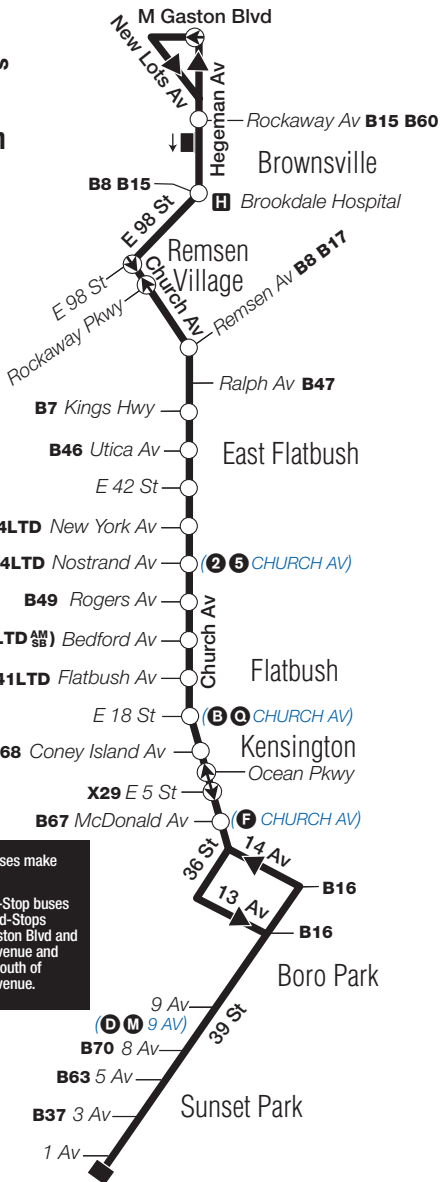

B35 local buses make all stops.

B35 Limited-Stop buses make Limited-Stops between Gaston Blvd and McDonald Avenue and local stops south of McDonald Avenue.

B35 LEGEND

- Terminal
- Limited Stop
- (D) *STATION NAME*
  Subway Connection
- (SB) South-bound
- B37 Bus Transfer Point
- → Stops in direction indicated

For subway and rail station accessibility, please see The Map, subway timetables, www.mta.info, or www.tripplanner.mta.info.

**For travel information, call 718-330-1234
or visit www.mta.info**

br035a09118_cs