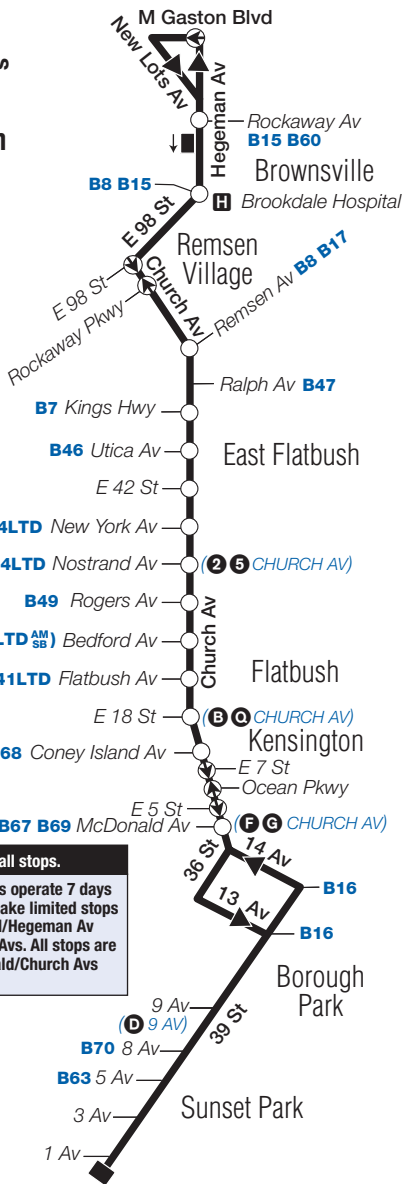

B35 local buses make all stops.

B35 Limited-Stop buses operate 7 days a week. These buses make limited stops between M Gaston Blvd/Hegeman Av and McDonald/Church Aves. All stops are made between McDonald/Church Aves and 1 Av/39 St.

B35 LEGEND

- Terminal
- **B47** Bus Transfer Point
- **(D STATION NAME)** Subway Connection
- Limited Stop
- **(SB)** South-bound
- ➔ Stops in direction indicated

For subway and rail station accessibility, please see The Map, subway timetables, or www.mta.info.

For Accessible subway stations, travel directions and other information:

Call 511 or visit www.mta.info