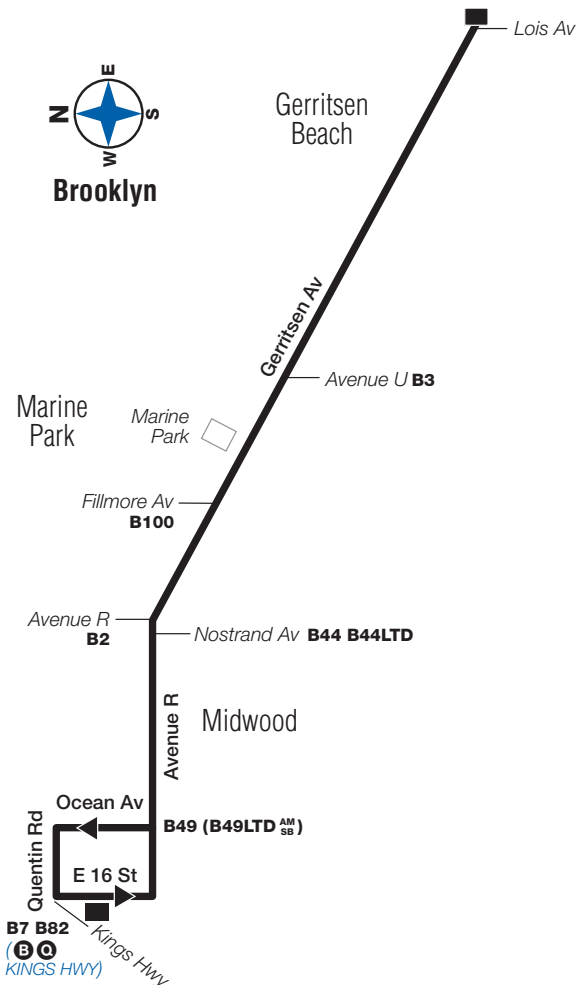

Brooklyn

br031a09041_cs

B31 LEGEND

Terminal

B3 Bus Transfer Point

(B) *STATION NAME*
Subway Connection

(SB) South-bound

For subway and rail station accessibility, please see The Map, subway timetables, www.mta.info, or www.triplanner.mta.info.

**For travel information, call 718-330-1234
or visit www.mta.info**