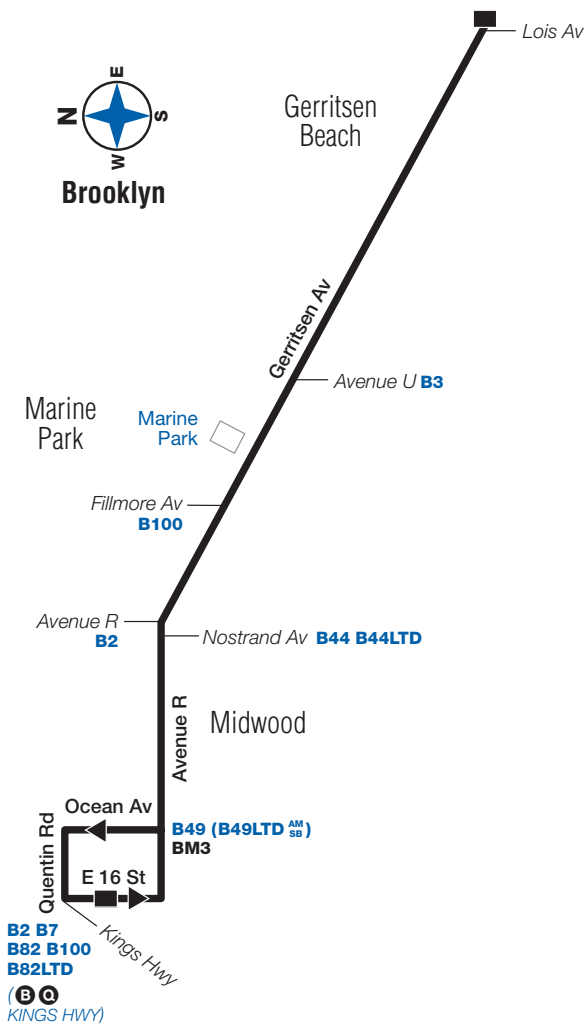

Brooklyn

br031a11244_cs

B31 MAP LEGEND

Local/Limited/Select buses are denoted in bold blue type.
Express buses are denoted in bold black type.

Terminal

(2) STATION NAME

Subway Connection

For subway and rail station accessibility, please see The Map, subway timetables, or www.mta.info.

For Accessible subway stations, travel directions
and other information:

Call 511 or visit www.mta.info