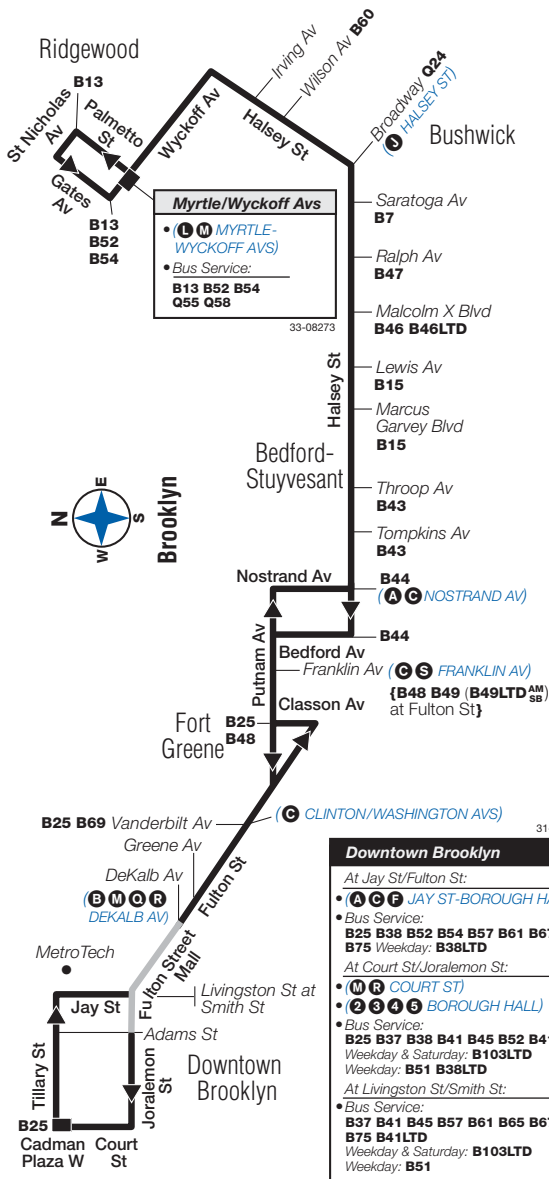

br026a09254_cs

B26 LEGEND

Terminal

(J) STATION NAME
Subway Connection

B15 Bus Transfer Point

— Shoppers' Mall and Transit Way

(SB) South-bound

♿ For subway and rail station accessibility, please see The Map, subway timetables, www.mta.info, or www.tripplanner.mta.info.

For travel information, call 718-330-1234
or visit www.mta.info