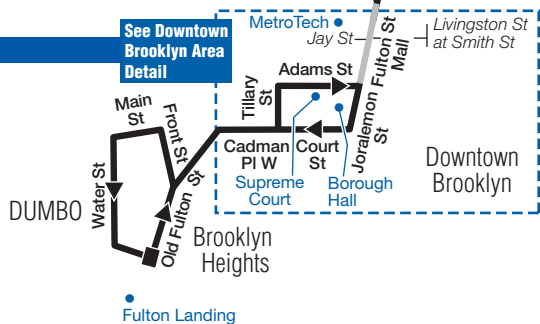

B25 Sunday service to East New York, cont.

Fulton Landing Old Fulton St/ Furman St	Dwntwn Bklyn Cadman Plz W/ Tillary St	Dwntwn Bklyn Fulton St/ DeKalb Av	Ft Greene Fulton St/ Greene Av	Bed-Stuy Fulton St/ Nostrand Av	E New York Fulton St/ Bdwy
3:02	3:07	3:15	3:21	3:34	3:54
3:14	3:19	3:27	3:33	3:46	4:06
3:26	3:31	3:39	3:45	3:58	4:18
3:38	3:43	3:51	3:57	4:10	4:30
3:50	3:55	4:03	4:09	4:22	4:42
4:02	4:07	4:15	4:21	4:34	4:54
4:14	4:19	4:27	4:33	4:46	5:06
4:26	4:31	4:39	4:45	4:58	5:18
4:38	4:43	4:51	4:57	5:10	5:30
4:50	4:55	5:03	5:09	5:22	5:42
5:02	5:07	5:15	5:21	5:34	5:54
5:14	5:19	5:27	5:33	5:46	6:06
5:26	5:31	5:39	5:45	5:58	6:18
5:38	5:43	5:51	5:57	6:10	6:30
5:50	5:55	6:03	6:09	6:22	6:42
6:05	6:10	6:18	6:24	6:37	6:57
6:20	6:25	6:33	6:39	6:52	7:12
6:35	6:40	6:48	6:54	7:07	7:27
6:50	6:55	7:03	7:08	7:20	7:40
7:10	7:14	7:21	7:26	7:38	7:58
7:30	7:34	7:41	7:46	7:58	8:18
7:50	7:54	8:01	8:06	8:18	8:38
8:10	8:14	8:21	8:26	8:38	8:58
8:30	8:34	8:41	8:46	8:58	9:18
8:50	8:54	9:01	9:06	9:18	9:38
9:10	9:14	9:21	9:26	9:38	9:58
9:30	9:34	9:41	9:46	9:58	10:18
10:00	10:04	10:11	10:16	10:28	10:46
10:30	10:34	10:40	10:44	10:53	11:08
11:00	11:04	11:10	11:14	11:23	11:38
11:30	11:34	11:40	11:44	11:53	12:07

br025/EN/9/4/2011//411632/411633/411634/D/1/8/545-2011NW

Broadway Junction
Broadway/Van Sinderen Av

- MTA **LIRR** East New York
- **(A C U L Z)** BROADWAY JUNCTION (EAST NEW YORK)
- Bus Service:
B12 B20 B83 Q24 Q56

13-08273

Brooklyn

Bedford-Stuyvesant

♿ For subway and rail station accessibility, please see The Map, subway timetables, or www.mta.info.

For Accessible subway stations, travel directions and other information:
Call 511 or visit www.mta.info