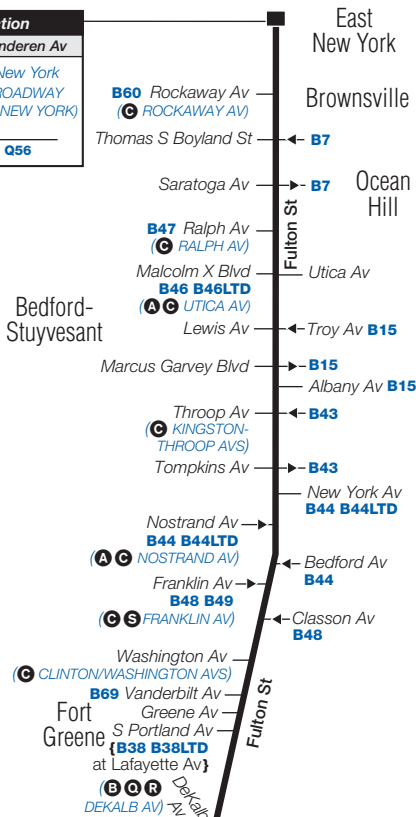

B25 Sunday service to East New York, cont.

Fulton Landing Old Fulton St/ Furman St	Dwntwn Bklyn Cadman Plz W/ Tillary St	Dwntwn Bklyn Fulton St/ DeKalb Av	Ft Greene Fulton St/ Greene Av	Bed-Stuy Fulton St/ Nostrand Av	E New York Fulton St/ Bdwy
3:02	3:07	3:15	3:21	3:34	3:54
3:14	3:19	3:27	3:33	3:46	4:06
3:26	3:31	3:39	3:45	3:58	4:18
3:38	3:43	3:51	3:57	4:10	4:30
3:50	3:55	4:03	4:09	4:22	4:42
4:02	4:07	4:15	4:21	4:34	4:54
4:14	4:19	4:27	4:33	4:46	5:06
4:26	4:31	4:39	4:45	4:58	5:18
4:38	4:43	4:51	4:57	5:10	5:30
4:50	4:55	5:03	5:09	5:22	5:42
5:02	5:07	5:15	5:21	5:34	5:54
5:14	5:19	5:27	5:33	5:46	6:06
5:26	5:31	5:39	5:45	5:58	6:18
5:38	5:43	5:51	5:57	6:10	6:30
5:50	5:55	6:03	6:09	6:22	6:42
6:05	6:10	6:18	6:24	6:37	6:57
6:20	6:25	6:33	6:39	6:52	7:12
6:35	6:40	6:48	6:54	7:07	7:27
6:50	6:55	7:03	7:08	7:20	7:40
7:10	7:14	7:21	7:26	7:38	7:58
7:30	7:34	7:41	7:46	7:58	8:18
7:50	7:54	8:01	8:06	8:18	8:38
8:10	8:14	8:21	8:26	8:38	8:58
8:30	8:34	8:41	8:46	8:58	9:18
8:50	8:54	9:01	9:06	9:18	9:38
9:10	9:14	9:21	9:26	9:38	9:58
9:30	9:34	9:41	9:46	9:58	10:18
10:00	10:04	10:11	10:16	10:28	10:46
10:30	10:34	10:40	10:44	10:53	11:08
11:00	11:04	11:10	11:14	11:23	11:38
11:30	11:34	11:40	11:44	11:53	12:07

br025/EN/9/4/2011//411632/411633/411634/D/1/8/545-2011NW

Broadway Junction
Broadway/Van Sinderen Av

- MTA **LIRR** East New York
- **(A C U L Z)** BROADWAY JUNCTION (EAST NEW YORK)
- Bus Service:
  B12 B20 B83 Q24 Q56

13-08273

Brooklyn

Bedford-Stuyvesant

♿ For subway and rail station accessibility, please see The Map, subway timetables, or www.mta.info.

For Accessible subway stations, travel directions and other information:
Call 511 or visit www.mta.info