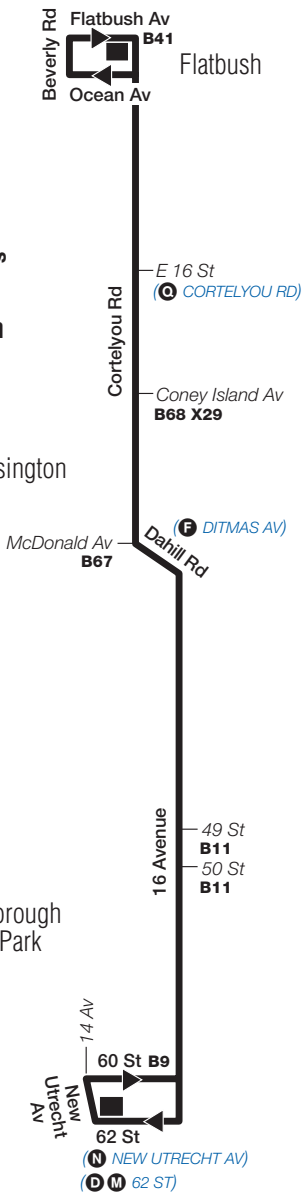

br023a09078_cs

B23 LEGEND

Terminal

B41 Bus Transfer Point

(C) STATION NAME

Subway Connection

For subway and rail station accessibility, please see The Map, subway timetables, www.mta.info, or www.tripplanner.mta.info.

**For travel information, call 718-330-1234
or visit www.mta.info**