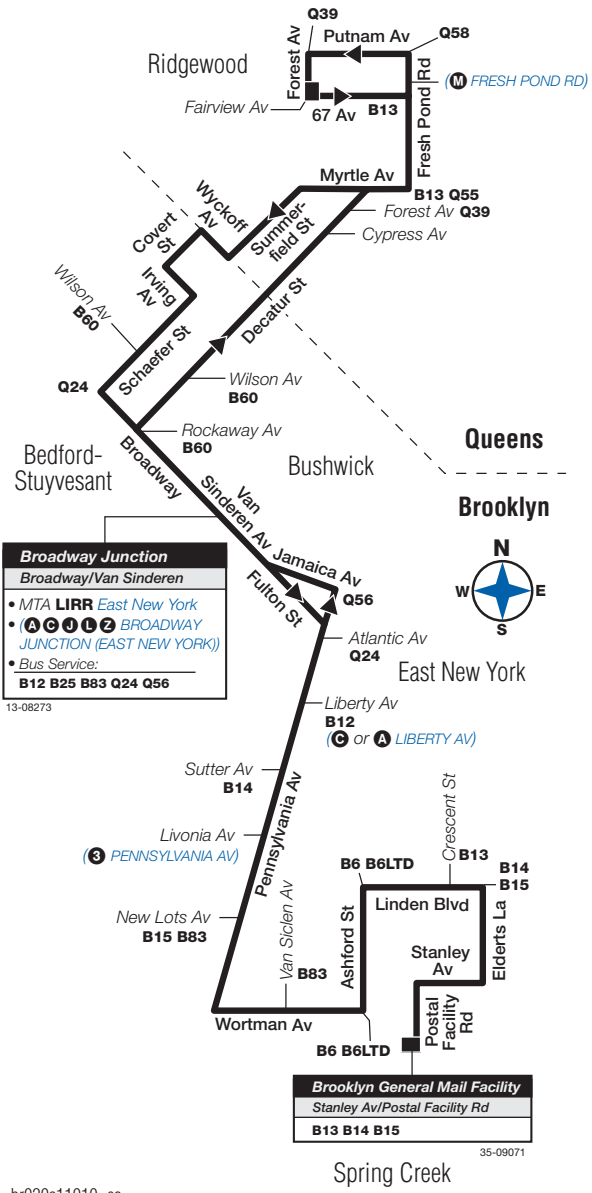

br020a11010_cs

B20 LEGEND

 Terminal (M) <i>STATION NAME</i> Subway Connection	B13 Bus Transfer Point

For subway and rail station accessibility, please see The Map, subway timetables, or www.mta.info.

For Accessible subway stations, travel directions and other information:

Call 511 or visit www.mta.info