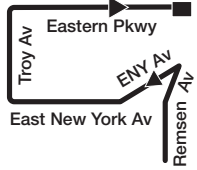

B17 Sunday Service

From Canarsie to Crown Heights

Canarsie Seaview Av/ E 108 St	Canarsie Remsen Av/ Glenwood Rd	East Flatbush Remsen Av/ Av B	Crown Heights Utica Av Subway Sta
12:00	12:09	12:12	12:27
12:20	12:29	12:32	12:47
12:40	12:49	12:52	1:07
1:05	1:14	1:17	1:32
1:30	1:38	1:41	1:53
2:30	2:38	2:41	2:53
3:30	3:38	3:41	3:53
4:30	4:38	4:41	4:53
5:25	5:37	5:41	5:54
6:10	6:23	6:27	6:42
6:40	6:53	6:57	7:12
7:00	7:13	7:17	7:32
7:20	7:33	7:37	7:52
7:40	7:53	7:57	8:12
8:00	8:13	8:18	8:34
8:20	8:33	8:38	8:54
8:35	8:48	8:53	9:09
8:50	9:03	9:08	9:24
9:05	9:18	9:23	9:39
9:20	9:33	9:37	9:55
9:35	9:49	9:53	10:11
9:50	10:04	10:08	10:26
10:05	10:19	10:23	10:41
10:20	10:34	10:38	10:56
10:32	10:46	10:50	11:08
<i>Then every 10-12 minutes until:</i>			
2:04	2:18	2:22	2:40
2:14	2:28	2:32	2:50
2:24	2:38	2:42	3:00
2:34	2:48	2:52	3:10
2:44	2:58	3:02	3:20
2:54	3:08	3:12	3:30
3:04	3:18	3:22	3:40
3:14	3:28	3:32	3:49
3:24	3:38	3:42	3:59
3:34	3:46	3:50	4:07
3:44	3:56	4:00	4:17
<i>Then every 10 minutes until:</i>			
6:04	6:16	6:20	6:37
6:16	6:28	6:32	6:49
6:28	6:40	6:44	7:01
6:40	6:52	6:56	7:13
6:52	7:04	7:08	7:25
7:04	7:16	7:20	7:37
7:16	7:28	7:32	7:49
7:28	7:40	7:44	8:01
7:40	7:52	7:56	8:13
7:52	8:04	8:08	8:25
8:04	8:16	8:20	8:37
8:16	8:28	8:32	8:49
8:28	8:40	8:44	9:01
8:40	8:52	8:56	9:13
8:55	9:07	9:11	9:28
9:12	9:24	9:28	9:45
9:32	9:44	9:48	10:05
9:52	10:03	10:07	10:23
10:12	10:23	10:27	10:43
10:32	10:43	10:47	11:03
10:52	11:03	11:06	11:21
11:12	11:21	11:24	11:39
11:32	11:41	11:44	11:59
11:52	12:01	12:04	12:16

See Diagram At Right

SERVICE TO/FROM EASTERN PKWY

Northbound

Southbound

br017a09078_cs

B17 LEGEND

- Terminal
- Part-time Terminal
- Part-time Service (weekday only)
- B46** Bus Transfer Point
- (3) STATION NAME** Subway Connection