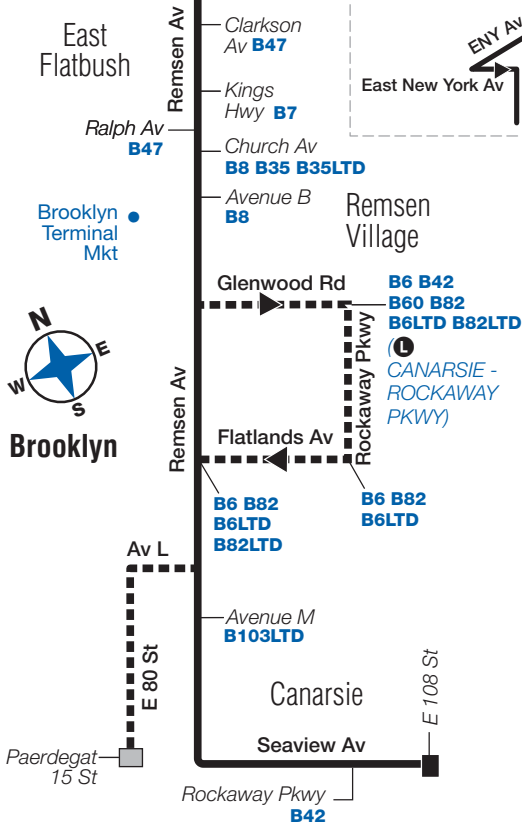

See Diagram At Right

br017a11244_cs

B17 MAP LEGEND

Local/Limited/SBS Bus Transfers: shown in bold blue type.

■ Terminal

--- Part-time Service (weekday only)

(3 STATION NAME) Subway Connection

■ Part-time Terminal

● Point of Interest

For Accessible subway stations, travel directions and other information:

Call 511 or visit www.mta.info