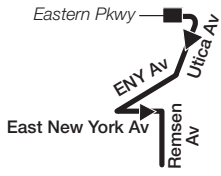

See Diagram At Right

SERVICE TO/FROM EASTERN PKWY

Northbound

Southbound

br017a09078_cs

B17 LEGEND

- Terminal
- Part-time Terminal
- Part-time Service (weekday only)
- B46** Bus Transfer Point
- (3) STATION NAME** Subway Connection

For subway and rail station accessibility, please see The Map, subway timetables, www.mta.info, or www.tripplanner.mta.info.

For travel information, call 718-330-1234 or visit www.mta.info