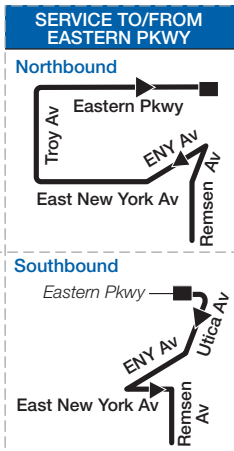

See Diagram At Right

br017a11244_cs

B17 MAP LEGEND

Local/Limited/SBS Bus Transfers: shown in bold blue type.

■ Terminal

--- Part-time Service (weekday only)

(3 STATION NAME) Subway Connection

■ Part-time Terminal

● Point of Interest

For Accessible subway stations, travel directions and other information:

Call 511 or visit www.mta.info